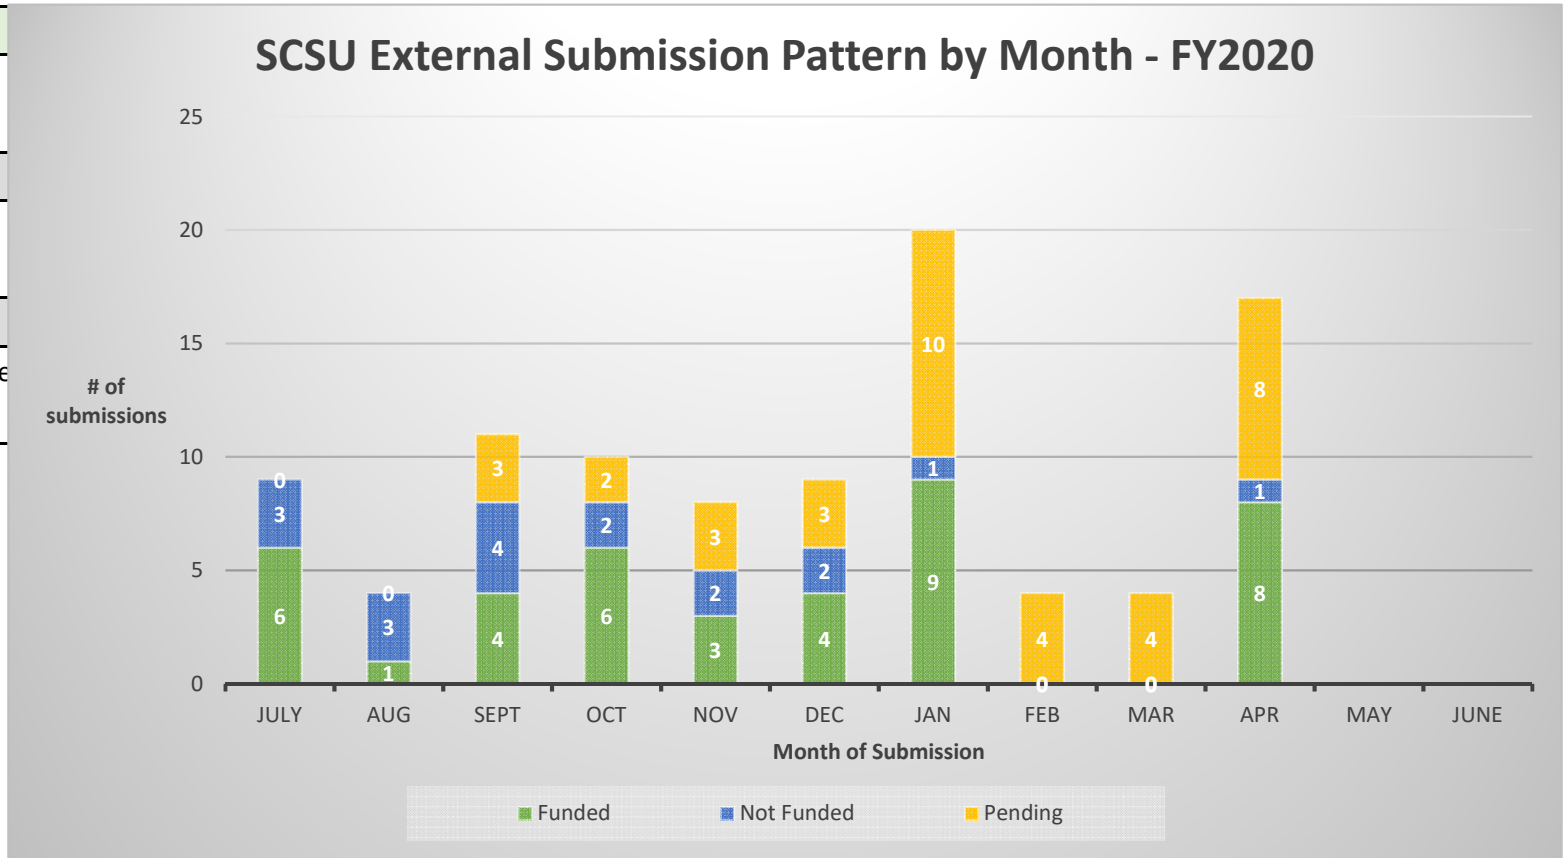

SCSU Submission Pattern by Month

Status	July	Aug	Sept	Oct	Nov	Dec	Jan	Feb	Mar	Apr	May	June
Funded	6	1	4	6	3	4	9	0	0	8		
Not Funded	3	3	4	2	2	2	1	0	0	1		
Pending	0	0	3	2	3	3	10	4	4	8		
Total per month	9	4	11	10	8	9	20	4	4	17	0	0

Year To Date
# of Submissions
96
# of Awards
41
Cohort Success Rate to date
42.7%

Data Source: Kualu Proposals as of 5/4/2020