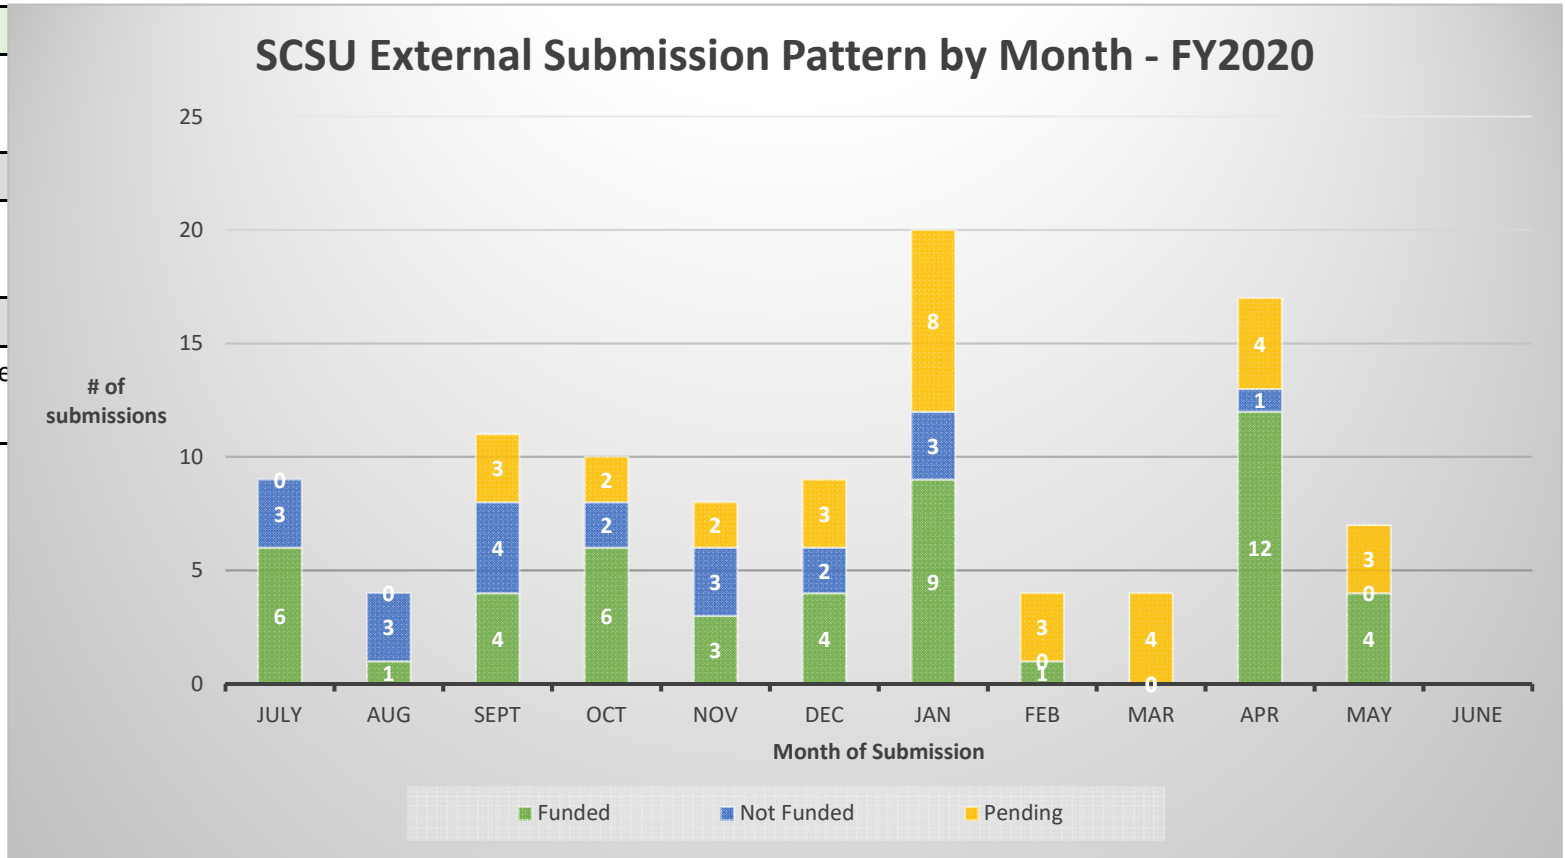

SCSU Submission Pattern by Month

Status	July	Aug	Sept	Oct	Nov	Dec	Jan	Feb	Mar	Apr	May	June
Funded	6	1	4	6	3	4	9	1	0	12	4	
Not Funded	3	3	4	2	3	2	3	0	0	1	0	
Pending	0	0	3	2	2	3	8	3	4	4	3	
Total per month	9	4	11	10	8	9	20	4	4	17	7	0

Year To Date
# of Submissions
103
# of Awards
50
Cohort Success Rate to date
48.5%

Data Source: Kualu Proposals as of 5/31/2020