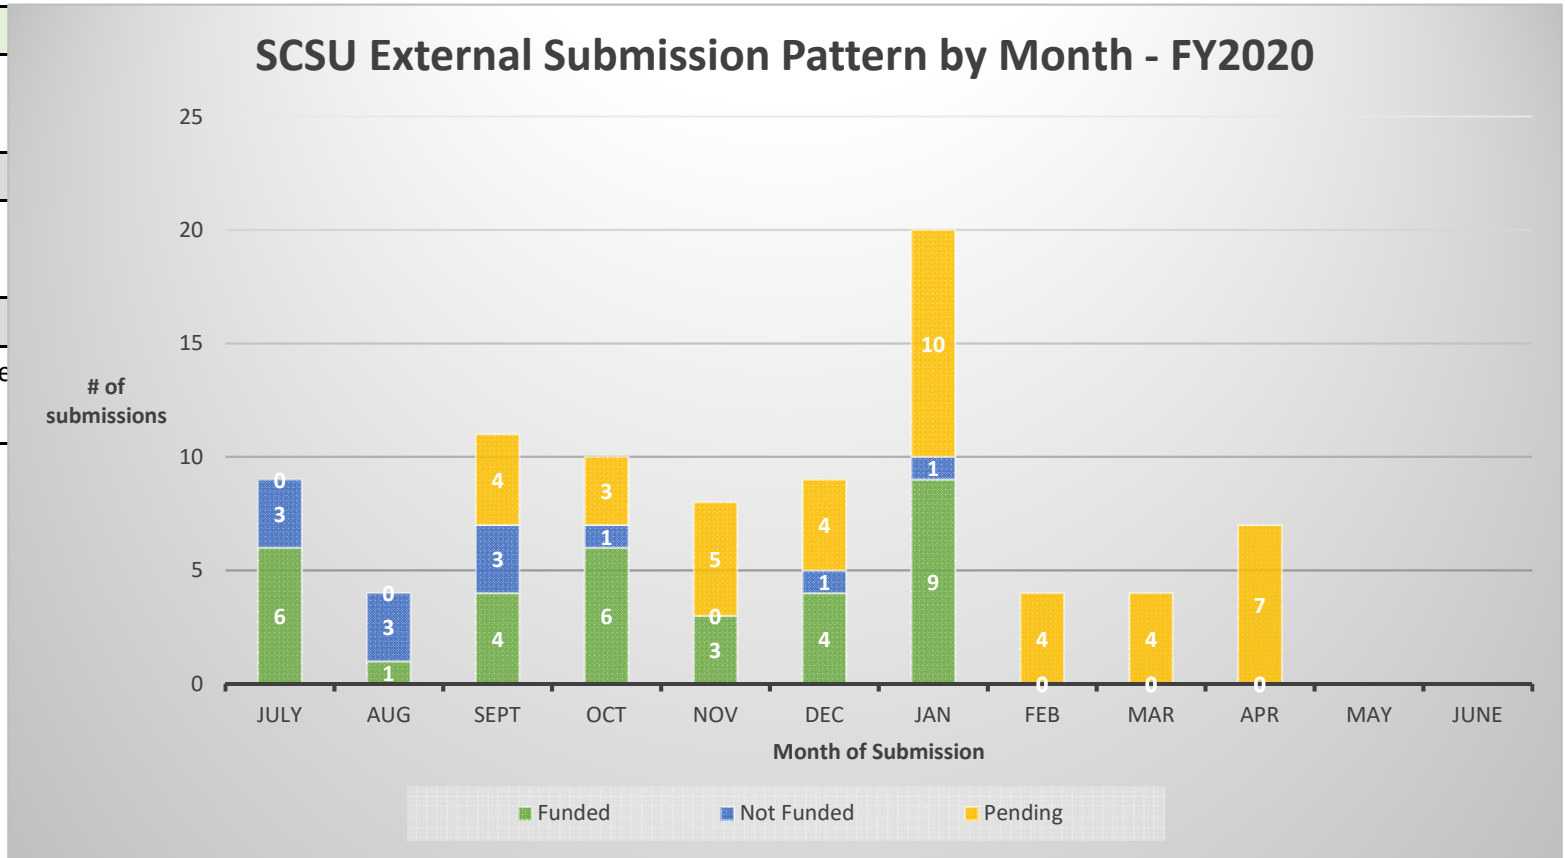

SCSU Submission Pattern by Month

Status	July	Aug	Sept	Oct	Nov	Dec	Jan	Feb	Mar	Apr	May	June
Funded	6	1	4	6	3	4	9	0	0	0		
Not Funded	3	3	3	1	0	1	1	0	0	0		
Pending	0	0	4	3	5	4	10	4	4	7		
Total per month	9	4	11	10	8	9	20	4	4	7	0	0

Year To Date
of Submissions
86
of Awards
33
Cohort Success Rate to date
38.4%

Data Source: Kualu Proposals as of 4/8/2020