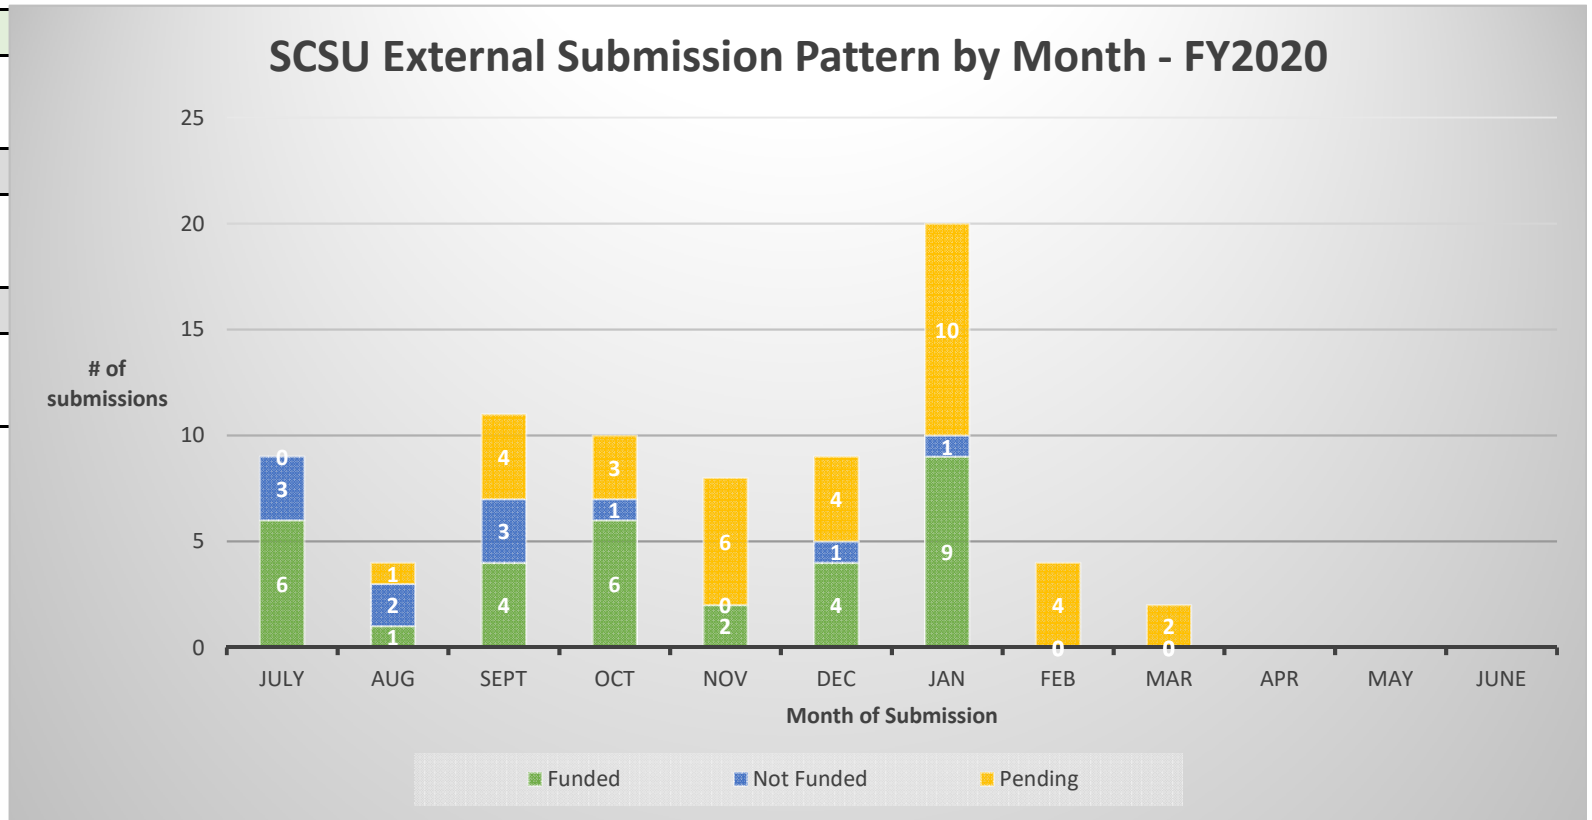

SCSU Submission Pattern by Month

Status	July	Aug	Sept	Oct	Nov	Dec	Jan	Feb	Mar	Apr	May	June
Funded	6	1	4	6	2	4	9	0	0			
Not Funded	3	2	3	1	0	1	1	0	0			
Pending	0	1	4	3	6	4	10	4	2			
Total per month	9	4	11	10	8	9	20	4	2	0	0	0

Year To Date
of Submissions
77
of Awards
32
Cohort Success Rate to date
41.6%

Data Source: Kualu Proposals as of 3/4/2020