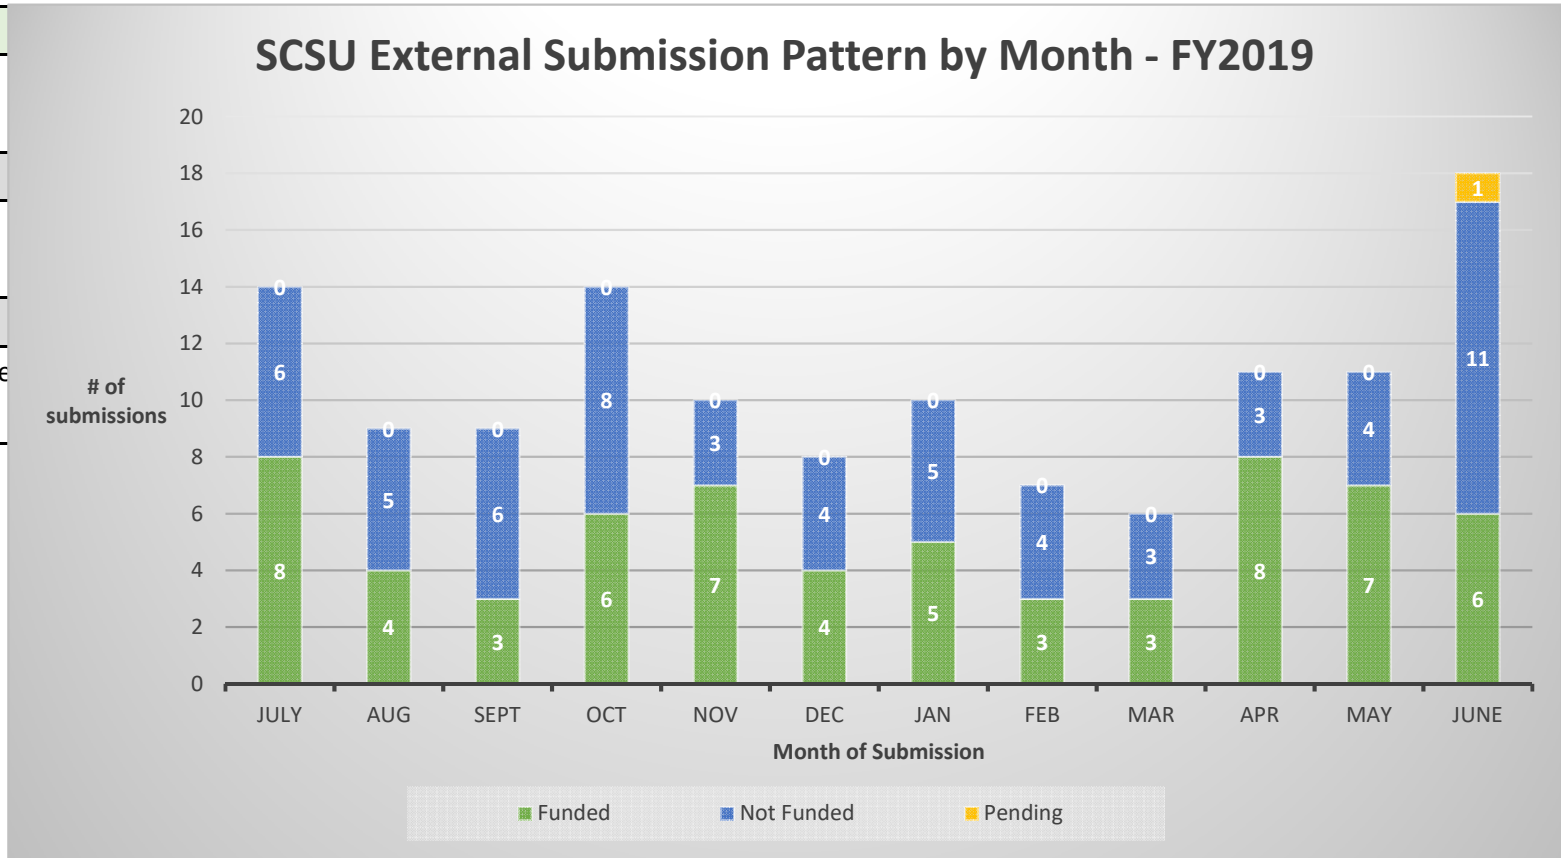

SCSU Submission Pattern by Month

Status	July	Aug	Sept	Oct	Nov	Dec	Jan	Feb	Mar	Apr	May	June
Funded	8	4	3	6	7	4	5	3	3	8	7	6
Not Funded	6	5	6	8	3	4	5	4	3	3	4	11
Pending	0	0	0	0	0	0	0	0	0	0	0	1
Total per month	14	9	9	14	10	8	10	7	6	11	11	18

Year To Date
of Submissions
127
of Awards
64
Cohort Success Rate to date
50.4%

Data Source: Kualu Proposals as of 5/4/2020