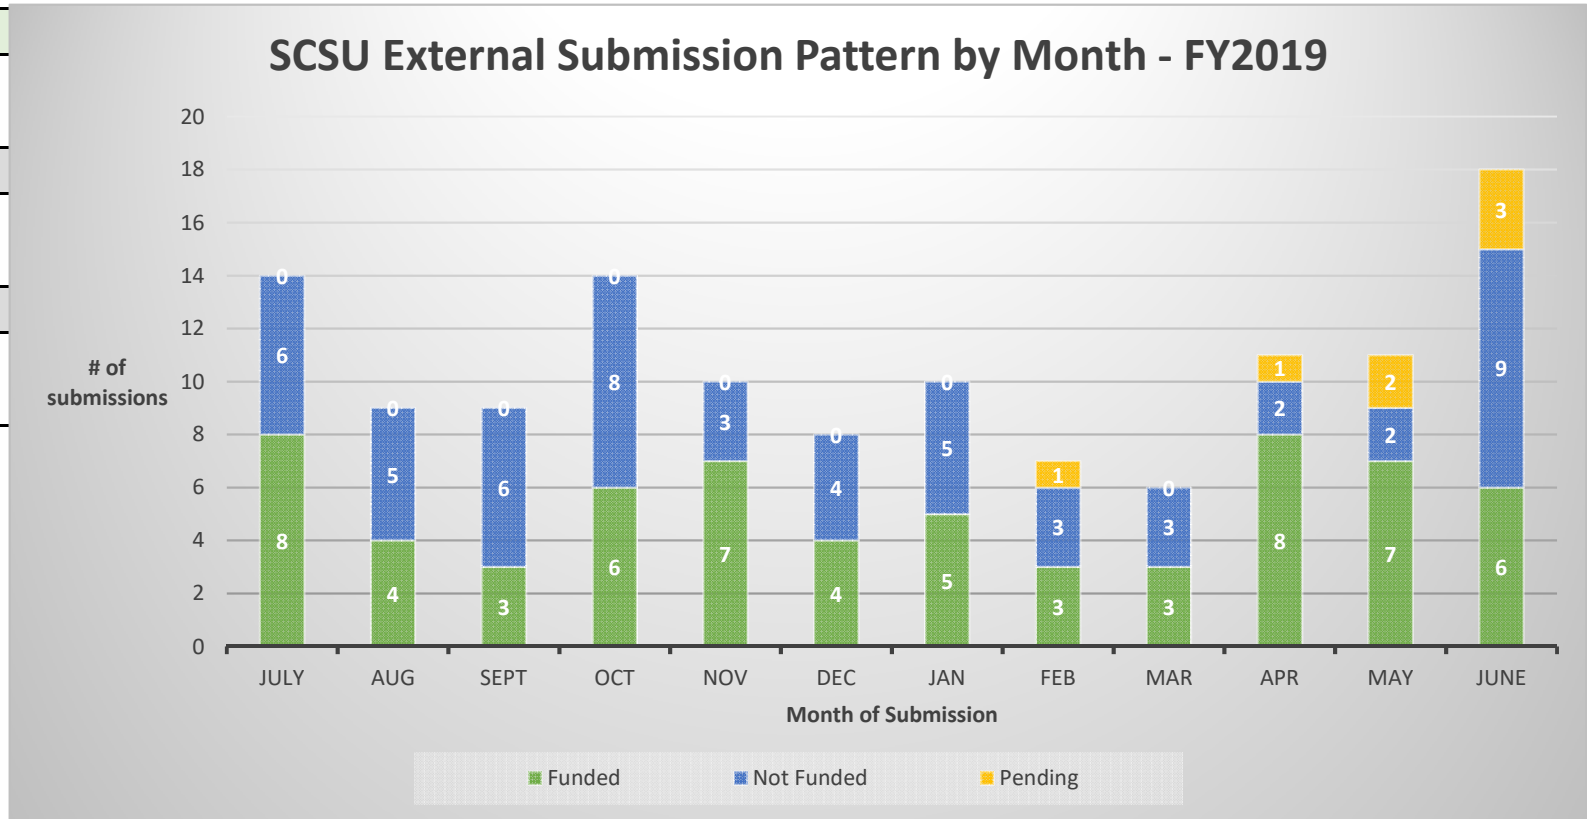

SCSU Submission Pattern by Month

Status	July	Aug	Sept	Oct	Nov	Dec	Jan	Feb	Mar	Apr	May	June
Funded	8	4	3	6	7	4	5	3	3	8	7	6
Not Funded	6	5	6	8	3	4	5	3	3	2	2	9
Pending	0	0	0	0	0	0	0	1	0	1	2	3
Total per month	14	9	9	14	10	8	10	7	6	11	11	18

Year To Date
# of Submissions
127
# of Awards
64
Cohort Success Rate to date
50.4%

Data Source: Kualii Proposals as of 3/4/2020