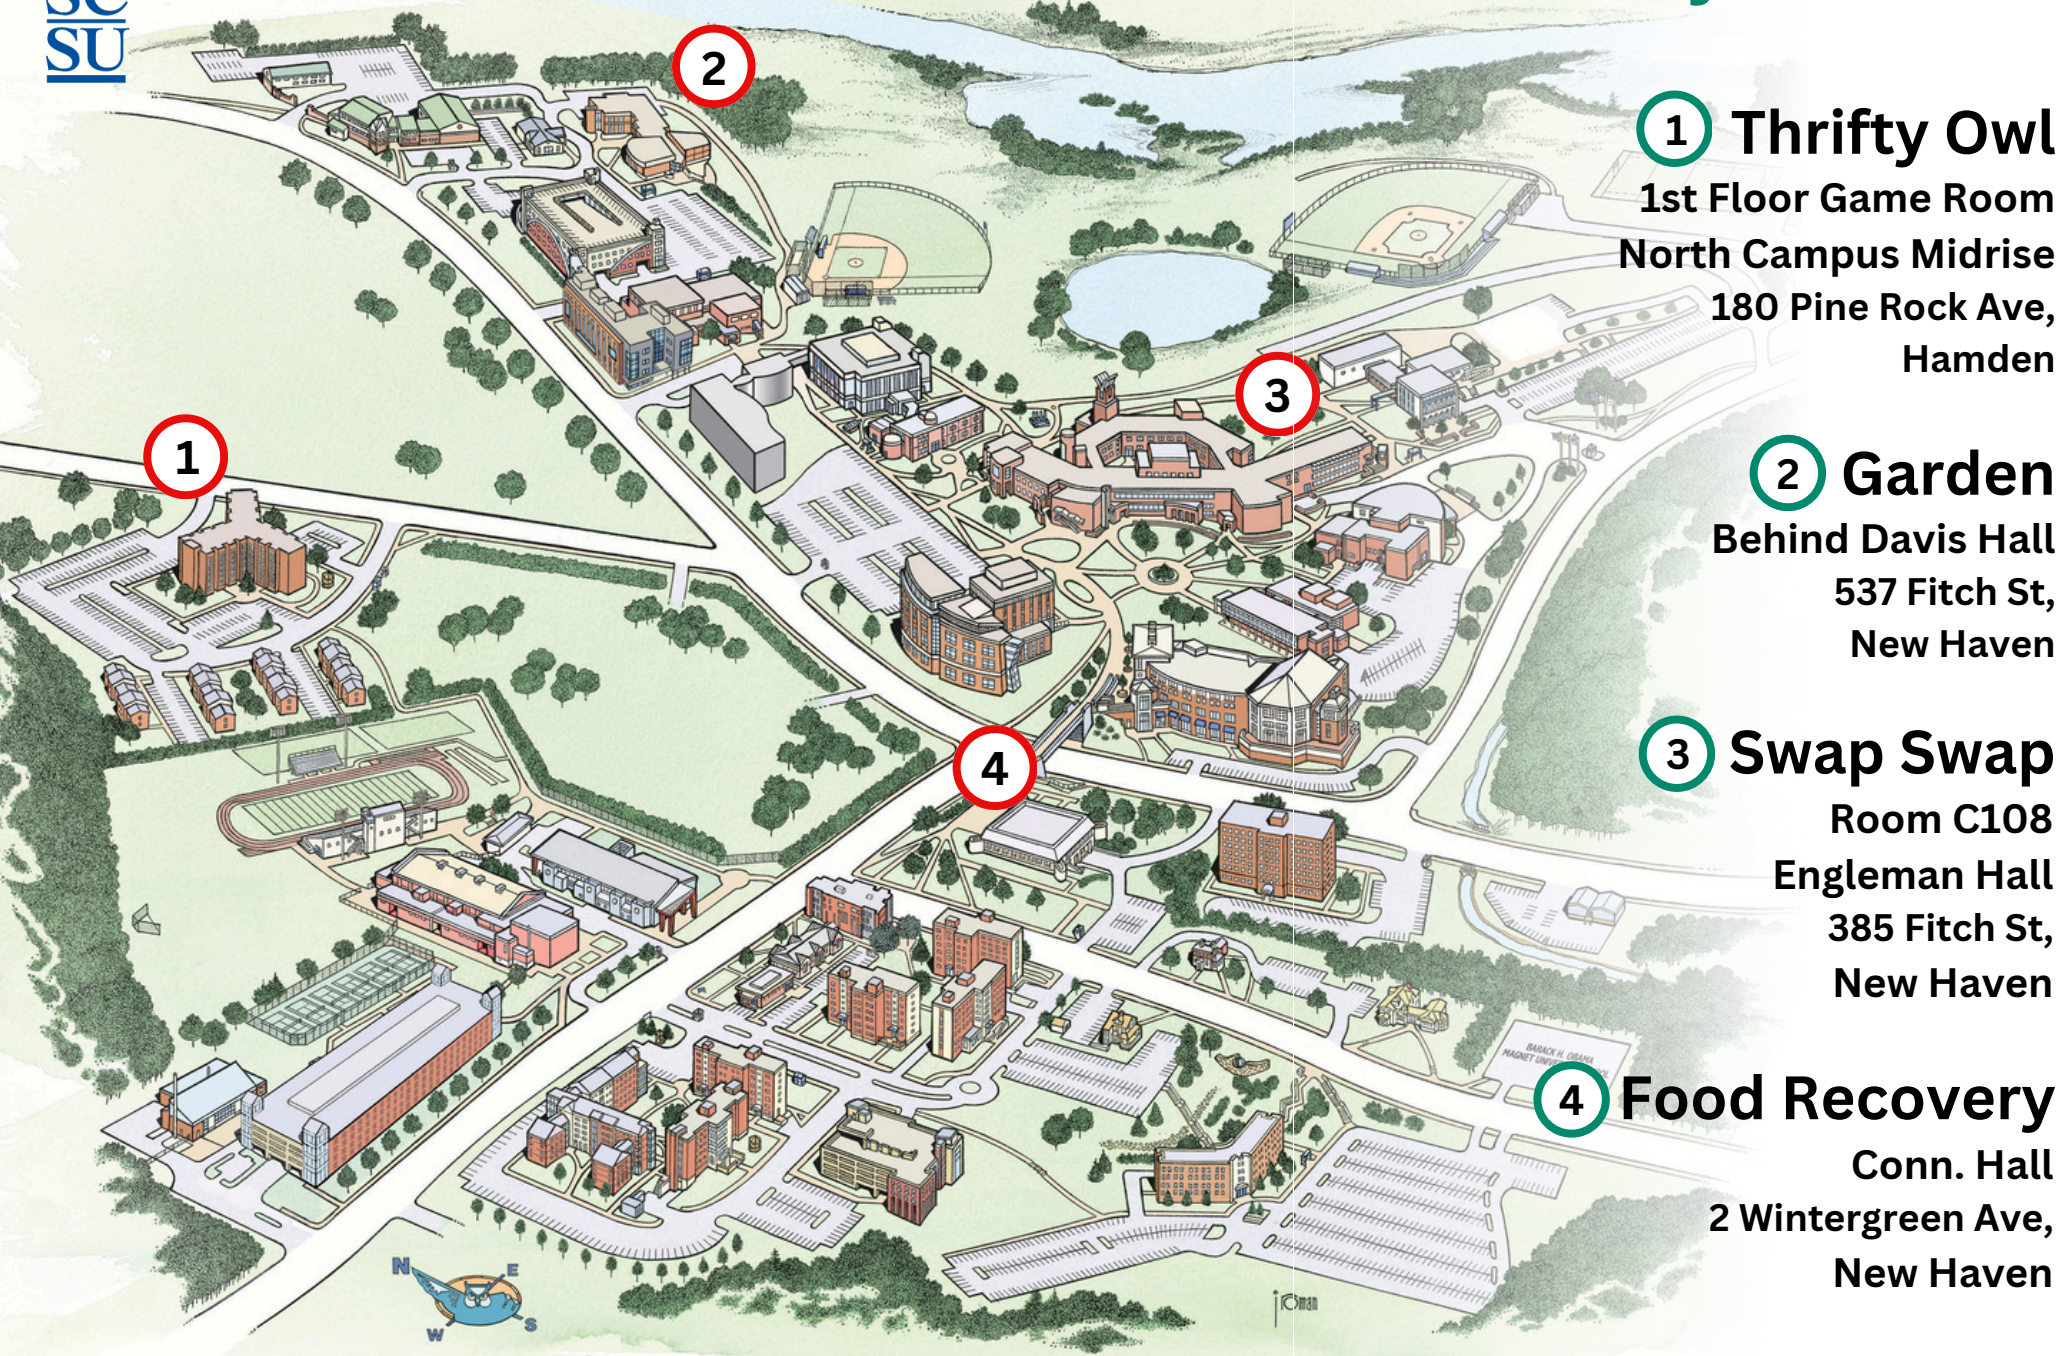

Sustainability Projects Map

1 Thrifty Owl
1st Floor Game Room
North Campus Midrise
180 Pine Rock Ave,
Hamden

2 Garden
Behind Davis Hall
537 Fitch St,
New Haven

3 Swap Swap
Room C108
Engleman Hall
385 Fitch St,
New Haven

4 Food Recovery
Conn. Hall
2 Wintergreen Ave,
New Haven