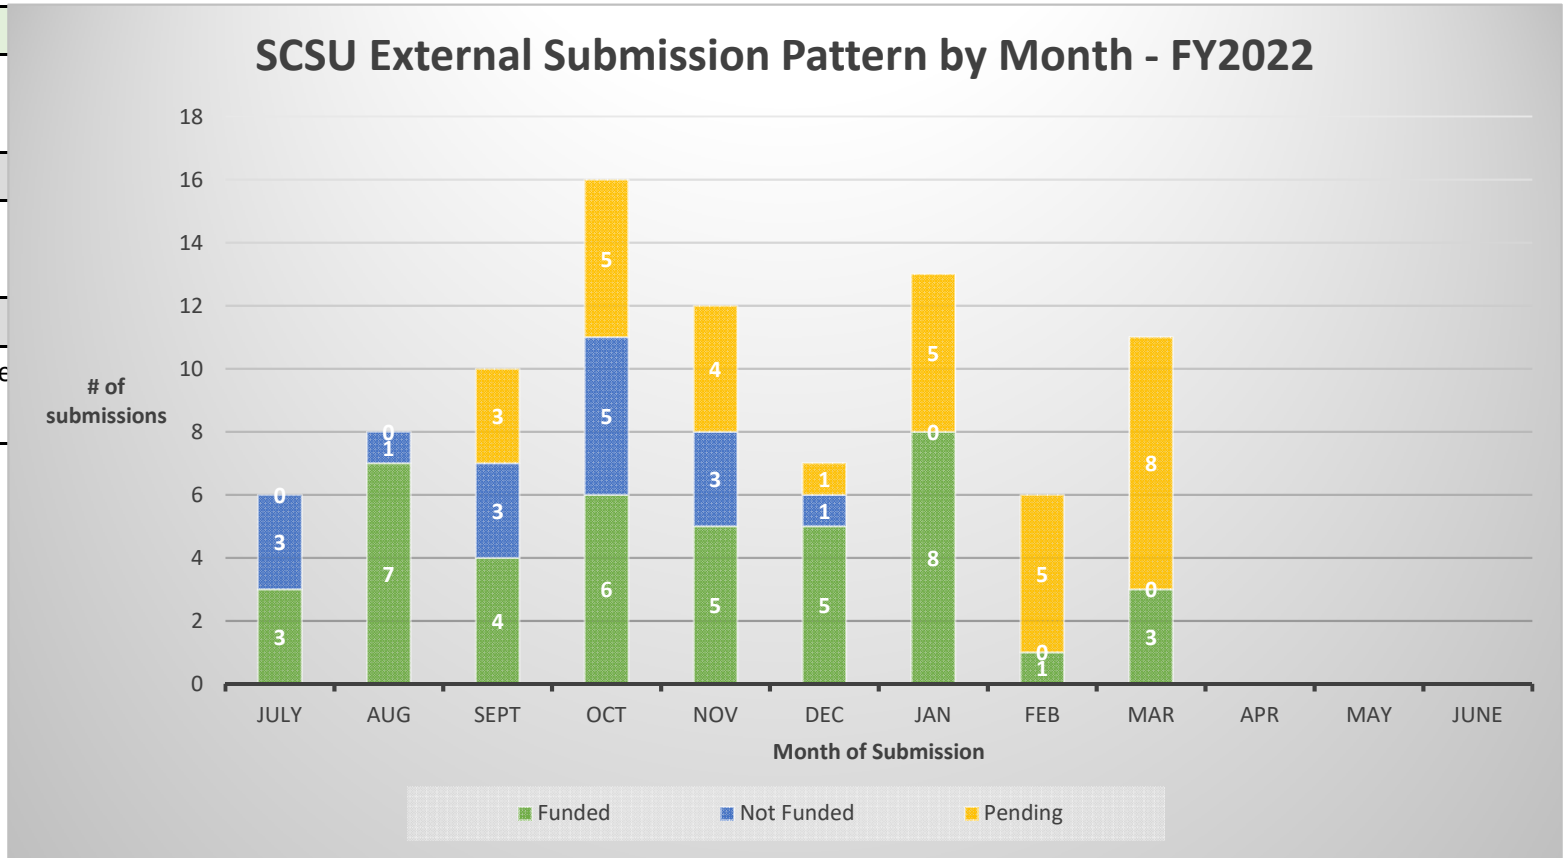

SCSU Submission Pattern by Month

Status	July	Aug	Sept	Oct	Nov	Dec	Jan	Feb	Mar	Apr	May	June
Funded	3	7	4	6	5	5	8	1	3			
Not Funded	3	1	3	5	3	1	0	0	0			
Pending	0	0	3	5	4	1	5	5	8			
Total per month	6	8	10	16	12	7	13	6	11	0	0	0

Year To Date
of Submissions
89
of Awards
42
Cohort Success Rate to date
47.2%

Data Source: Kualu Proposals as of 4/42022