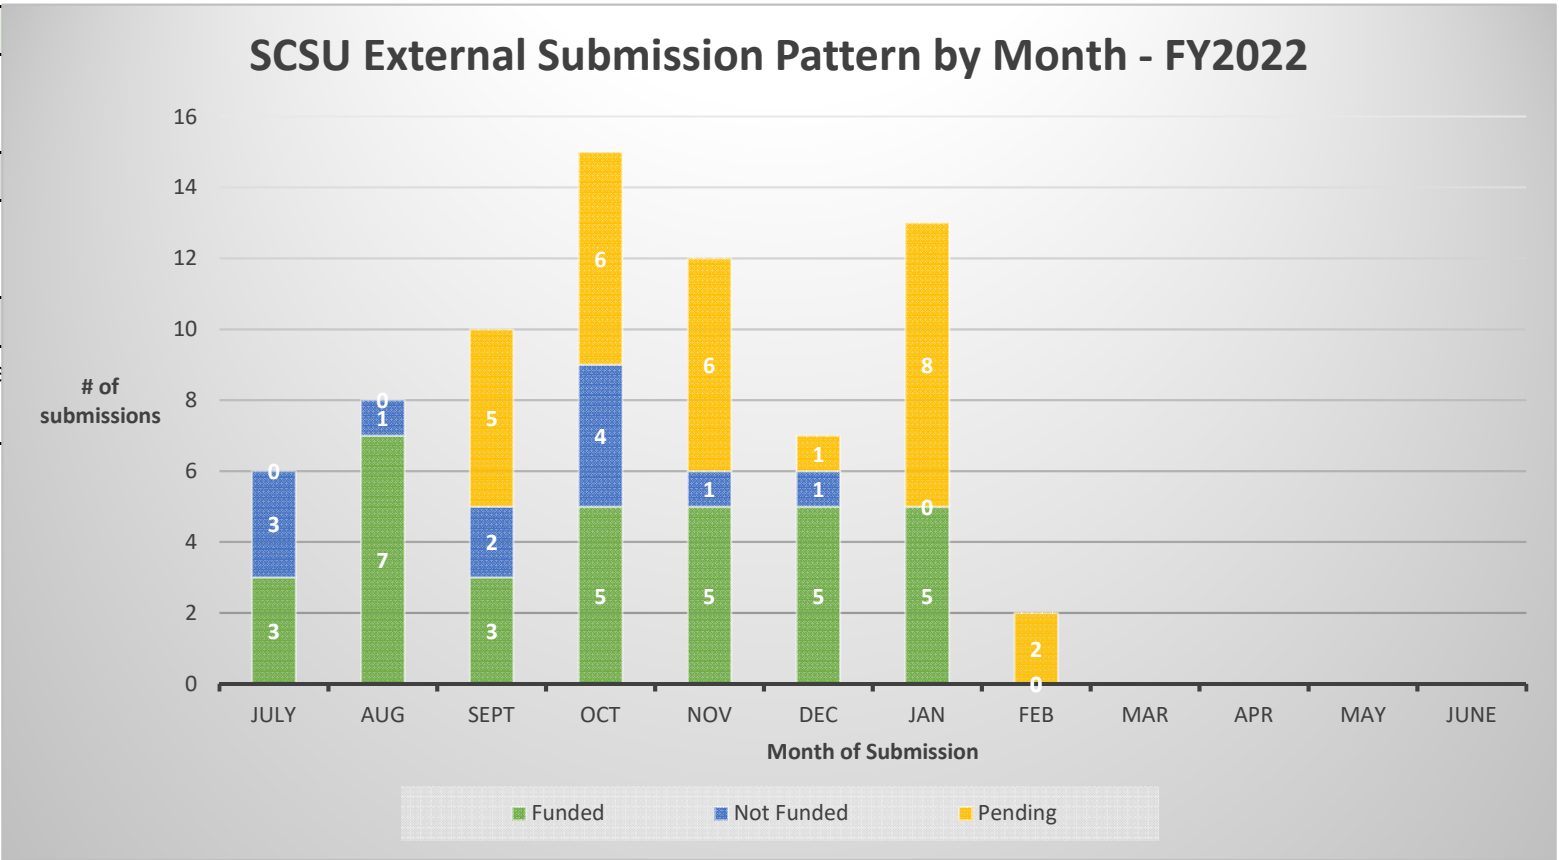

SCSU Submission Pattern by Month

Status	July	Aug	Sept	Oct	Nov	Dec	Jan	Feb	Mar	Apr	May	June
Funded	3	7	3	5	5	5	5	0				
Not Funded	3	1	2	4	1	1	0	0				
Pending	0	0	5	6	6	1	8	2				
Total per month	6	8	10	15	12	7	13	2	0	0	0	0

Year To Date
# of Submissions
73
# of Awards
33
Cohort Success Rate to date
45.2%

Data Source: Kualu Proposals as of 2/3/2022