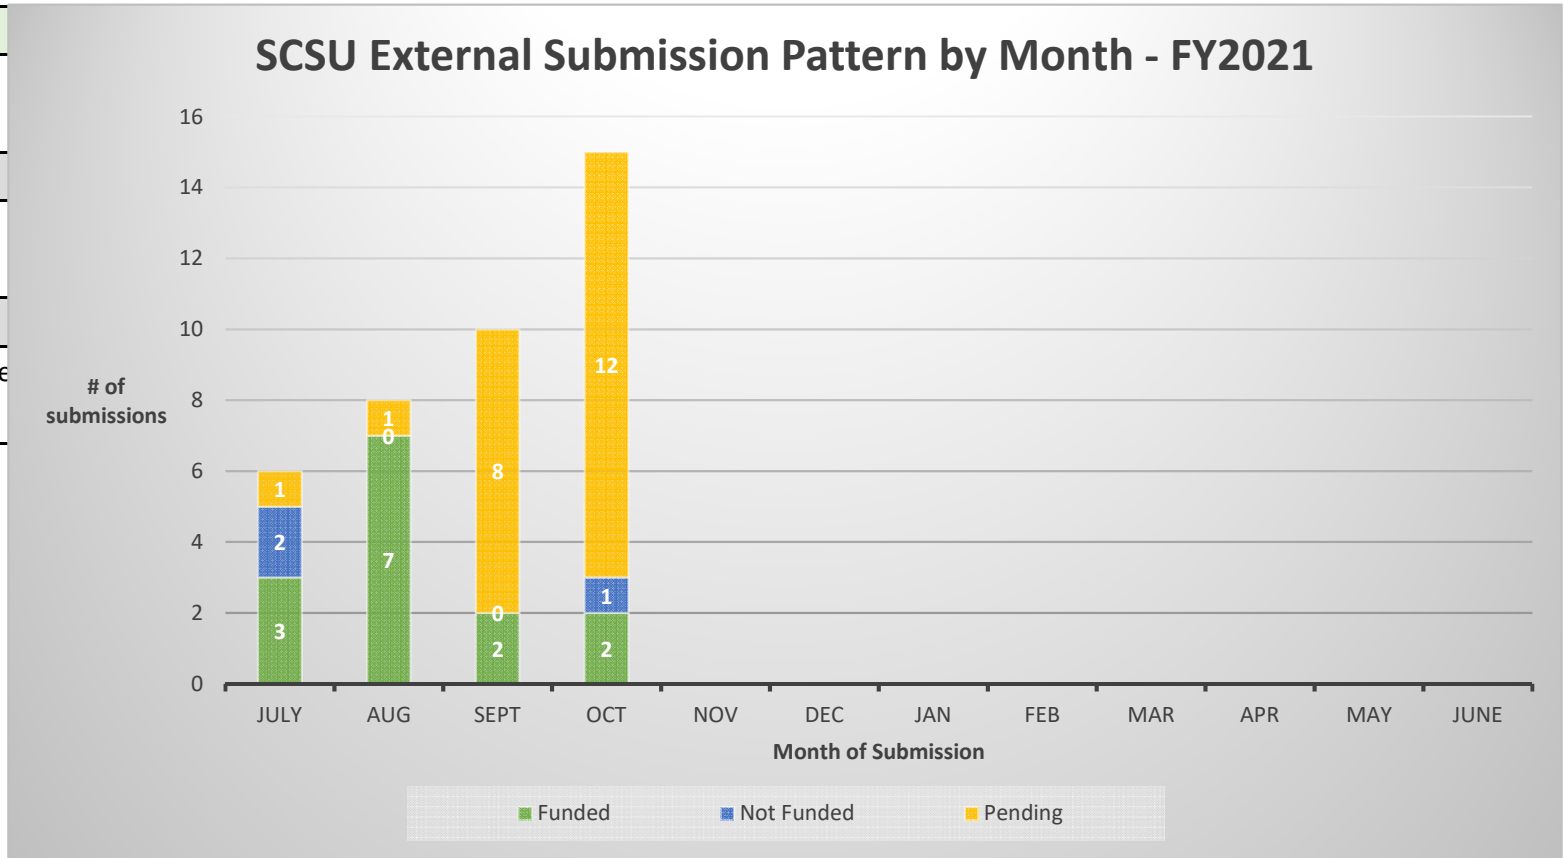

SCSU Submission Pattern by Month

Status	July	Aug	Sept	Oct	Nov	Dec	Jan	Feb	Mar	Apr	May	June
Funded	3	7	2	2								
Not Funded	2	0	0	1								
Pending	1	1	8	12								
Total per month	6	8	10	15	0	0	0	0	0	0	0	0

Year To Date
of Submissions
39
of Awards
14
Cohort Success Rate to date
35.9%

Data Source: Kualu Proposals as of 11/1/21