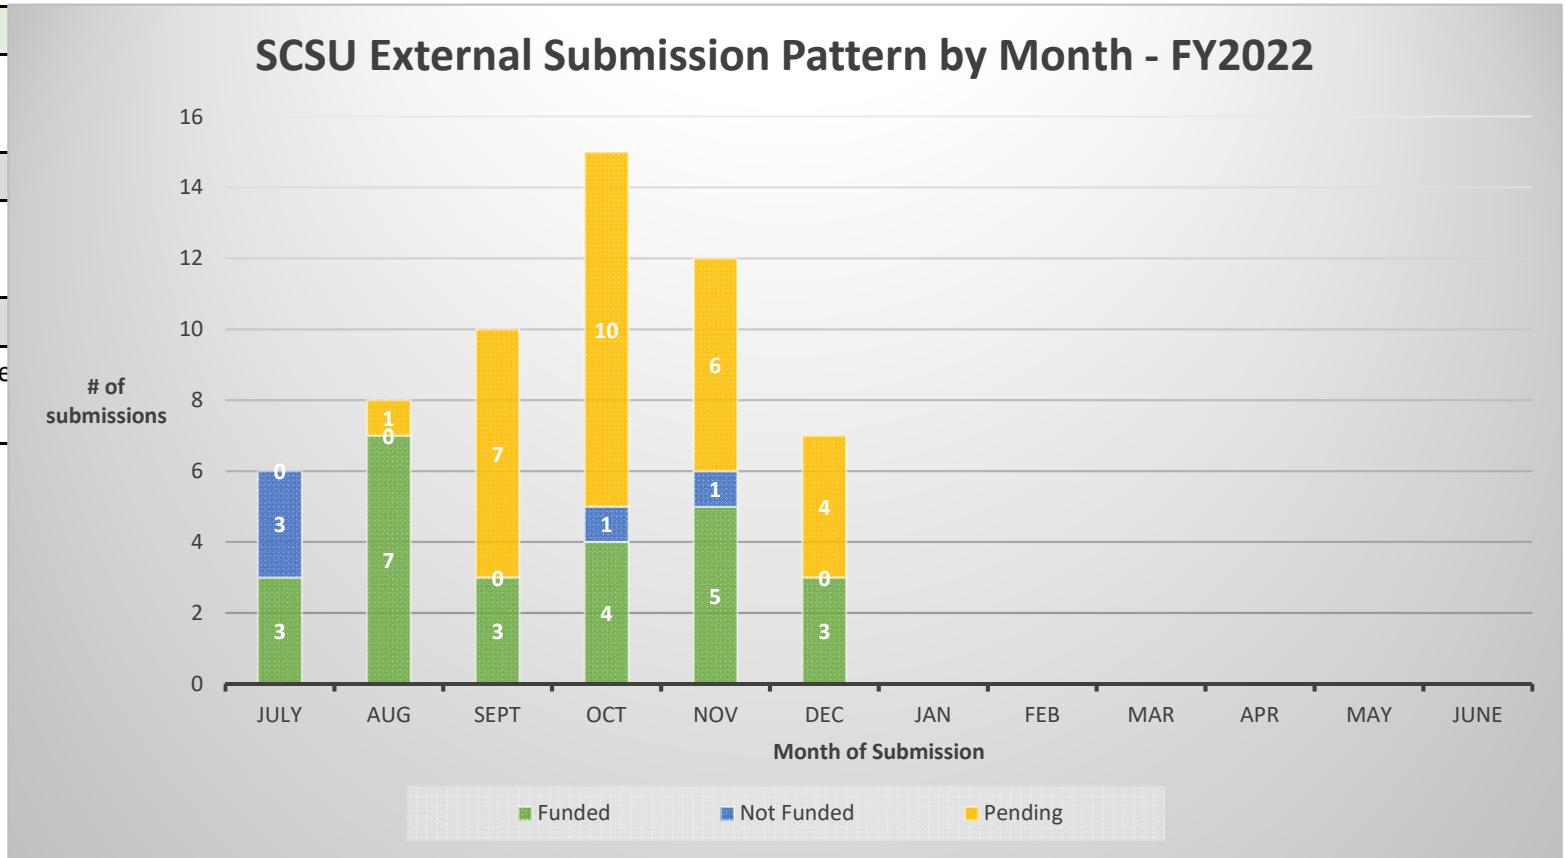

SCSU Submission Pattern by Month

Status	July	Aug	Sept	Oct	Nov	Dec	Jan	Feb	Mar	Apr	May	June
Funded	3	7	3	4	5	3						
Not Funded	3	0	0	1	1	0						
Pending	0	1	7	10	6	4						
Total per month	6	8	10	15	12	7	0	0	0	0	0	0

Year To Date
of Submissions
58
of Awards
25
Cohort Success Rate to date
43.1%

Data Source: Kualu Proposals as of 1/3/2022