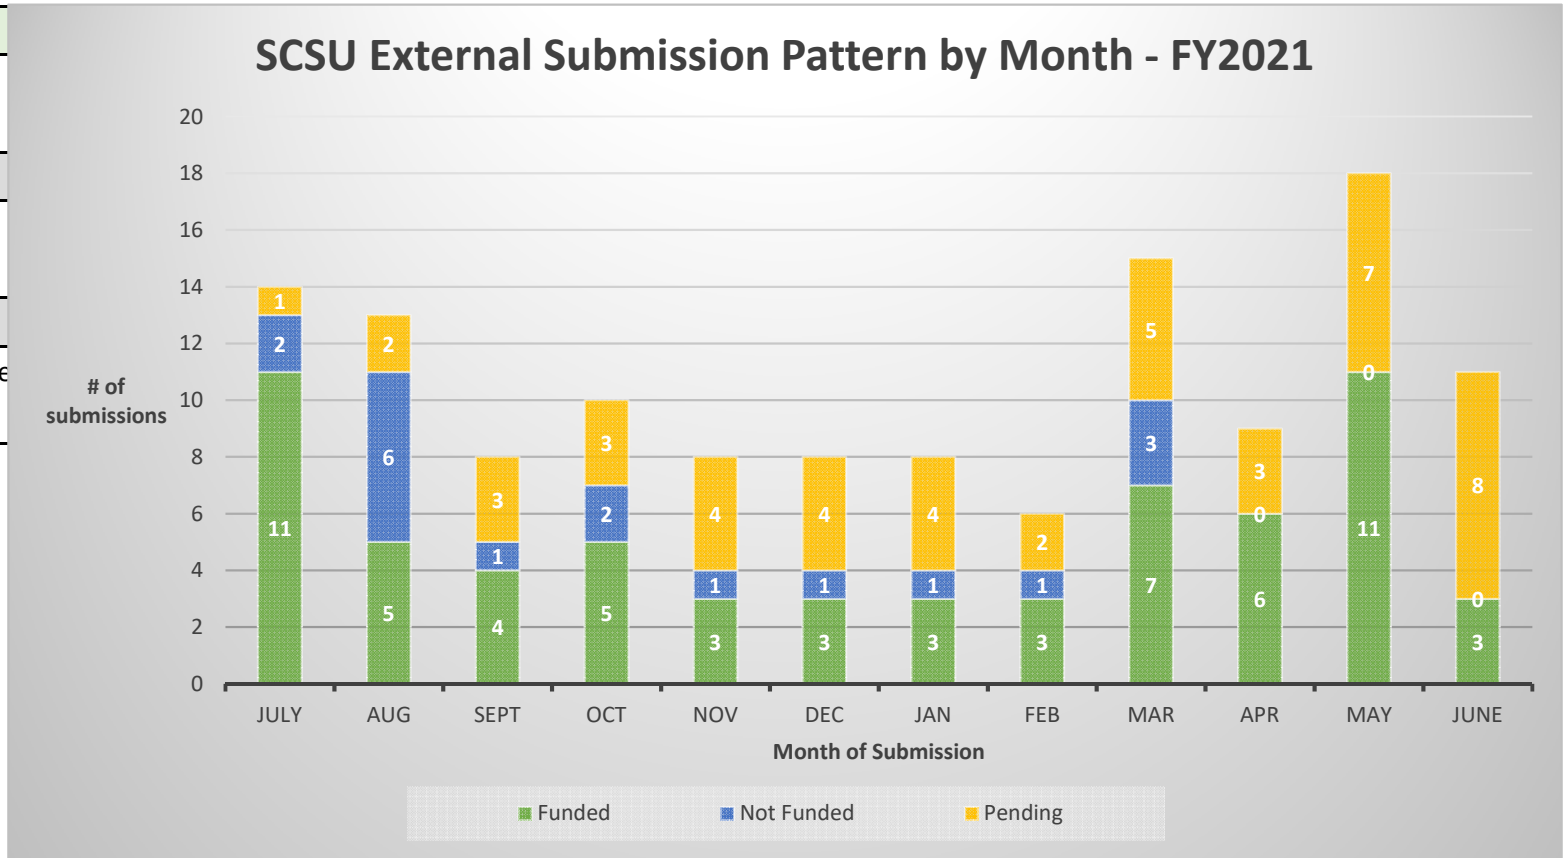

SCSU Submission Pattern by Month

Status	July	Aug	Sept	Oct	Nov	Dec	Jan	Feb	Mar	Apr	May	June
Funded	11	5	4	5	3	3	3	3	7	6	11	3
Not Funded	2	6	1	2	1	1	1	1	3	0	0	0
Pending	1	2	3	3	4	4	4	2	5	3	7	8
Total per month	14	13	8	10	8	8	8	6	15	9	18	11

Year To Date
of Submissions
128
of Awards
64
Cohort Success Rate to date
50.0%

Data Source: Kualu Proposals as of 7/1/2021