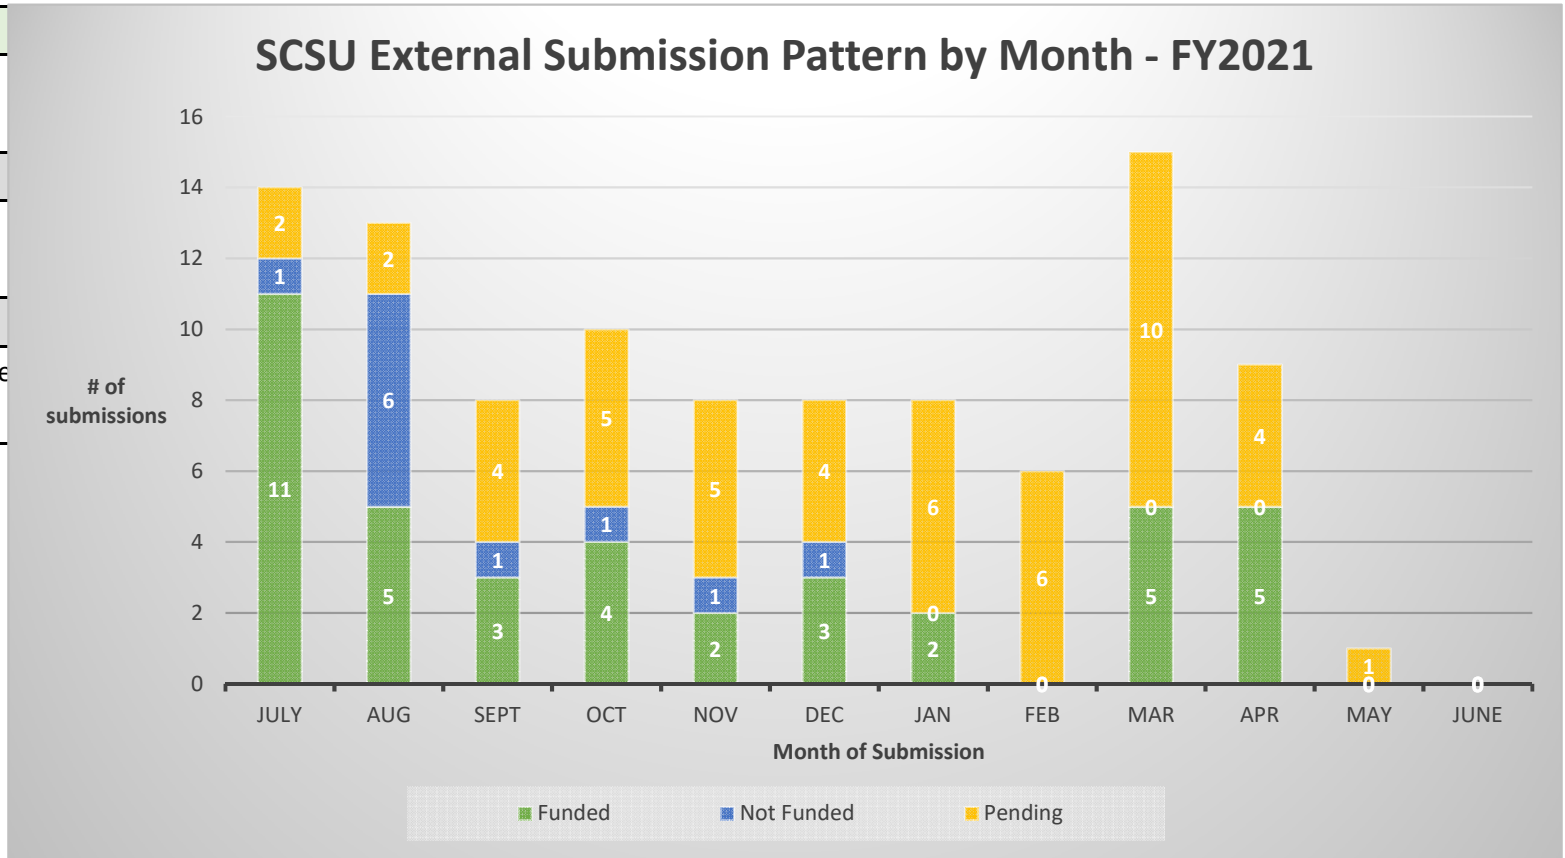

SCSU Submission Pattern by Month

Status	July	Aug	Sept	Oct	Nov	Dec	Jan	Feb	Mar	Apr	May	June
Funded	11	5	3	4	2	3	2	0	5	5	0	0
Not Funded	1	6	1	1	1	1	0	0	0	0	0	0
Pending	2	2	4	5	5	4	6	6	10	4	1	0
Total per month	14	13	8	10	8	8	8	6	15	9	1	0

Year To Date	
# of Submissions	100
# of Awards	40
Cohort Success Rate to date	40.0%

Data Source: Kualu Proposals as of 5/3/2021