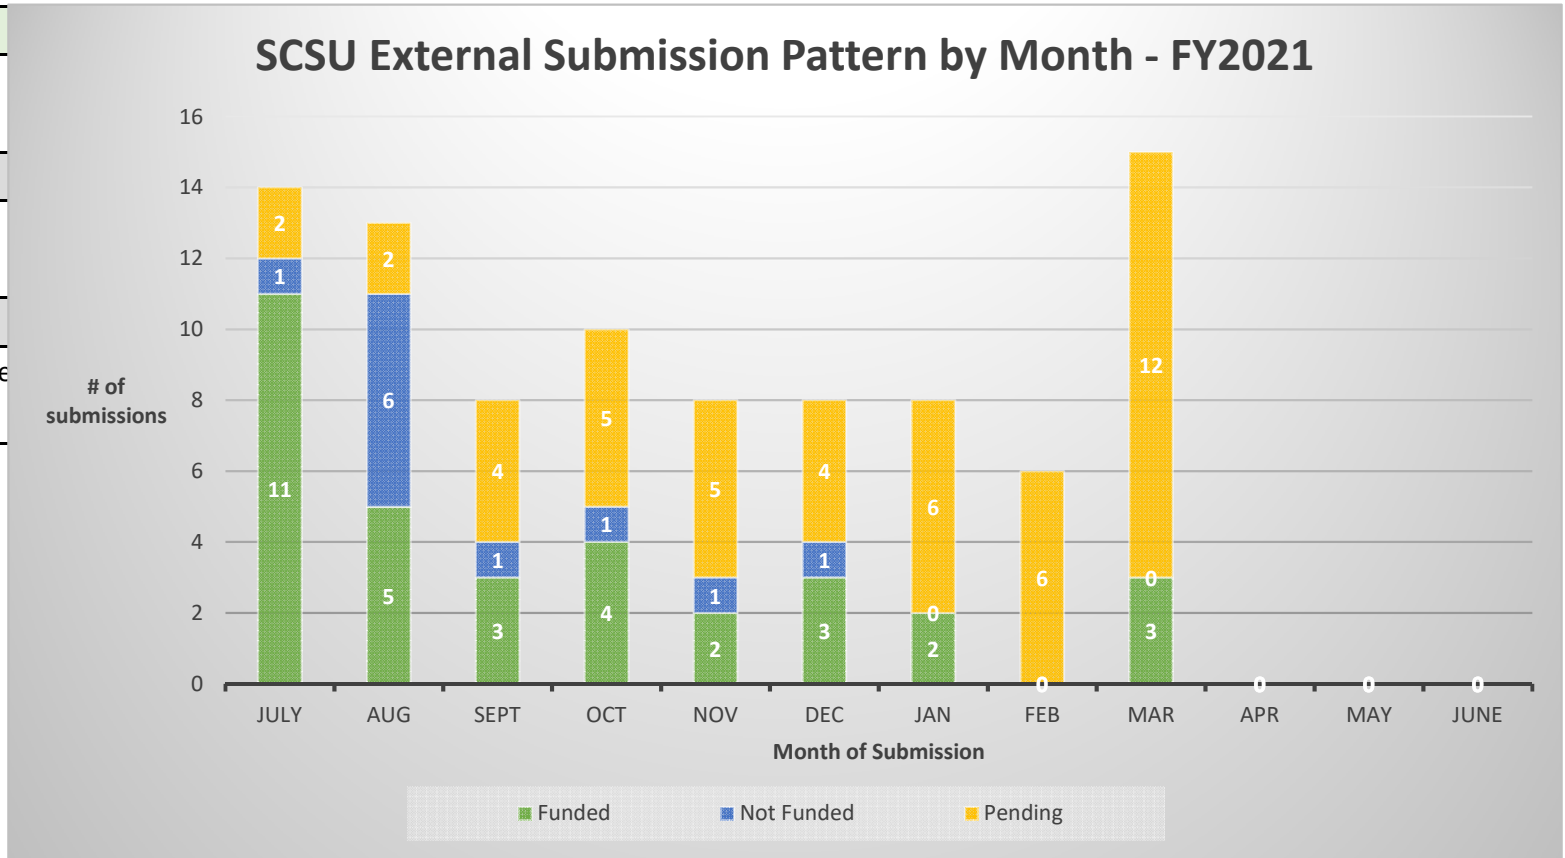

SCSU Submission Pattern by Month

Status	July	Aug	Sept	Oct	Nov	Dec	Jan	Feb	Mar	Apr	May	June
Funded	11	5	3	4	2	3	2	0	3	0	0	0
Not Funded	1	6	1	1	1	1	0	0	0	0	0	0
Pending	2	2	4	5	5	4	6	6	12	0	0	0
Total per month	14	13	8	10	8	8	8	6	15	0	0	0

Year To Date
# of Submissions
90
# of Awards
33
Cohort Success Rate to date
36.7%

Data Source: Kualu Proposals as of 4/5/2021