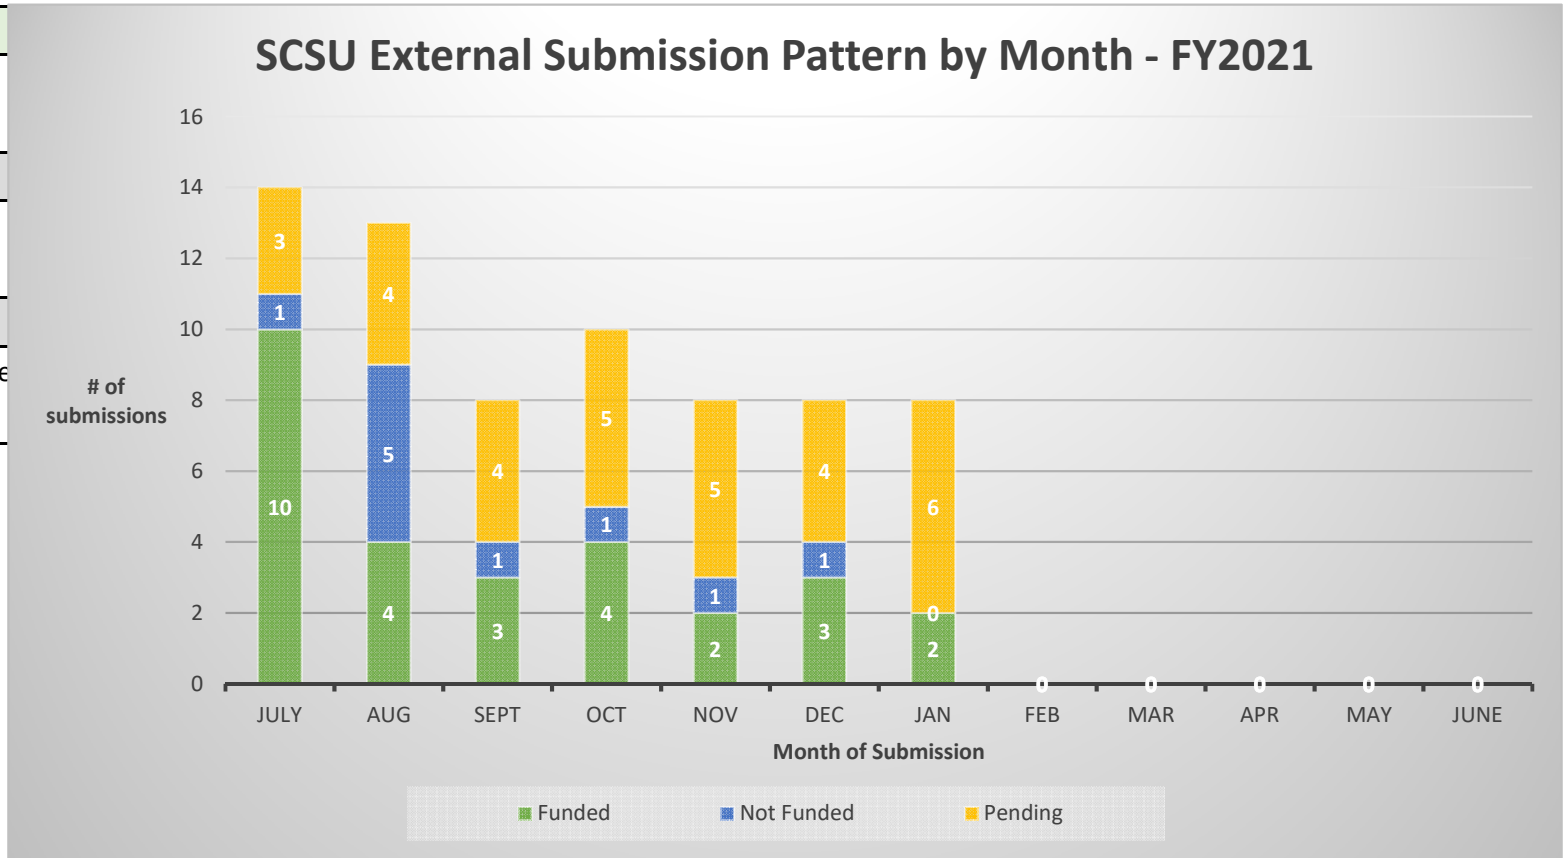

SCSU Submission Pattern by Month

Status	July	Aug	Sept	Oct	Nov	Dec	Jan	Feb	Mar	Apr	May	June
Funded	10	4	3	4	2	3	2	0	0	0	0	0
Not Funded	1	5	1	1	1	1	0	0	0	0	0	0
Pending	3	4	4	5	5	4	6	0	0	0	0	0
Total per month	14	13	8	10	8	8	8	0	0	0	0	0

Year To Date
of Submissions
69
of Awards
28
Cohort Success Rate to date
40.6%

Data Source: Kualu Proposals as of 2/2/2021