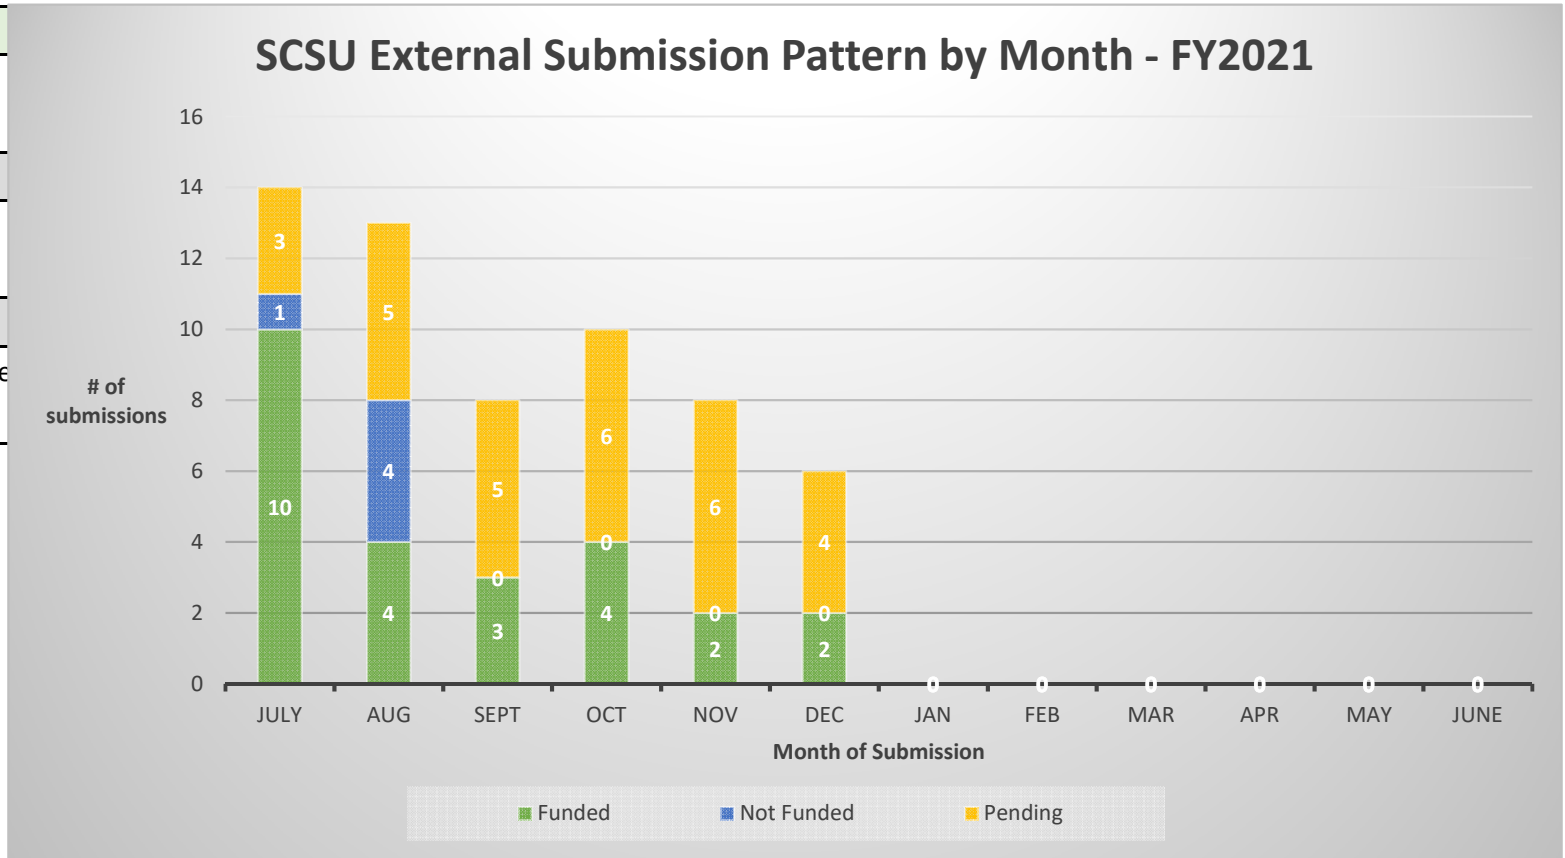

SCSU Submission Pattern by Month

Status	July	Aug	Sept	Oct	Nov	Dec	Jan	Feb	Mar	Apr	May	June
Funded	10	4	3	4	2	2	0	0	0	0	0	0
Not Funded	1	4	0	0	0	0	0	0	0	0	0	0
Pending	3	5	5	6	6	4	0	0	0	0	0	0
Total per month	14	13	8	10	8	6	0	0	0	0	0	0

Year To Date
of Submissions
59
of Awards
25
Cohort Success Rate to date
42.4%

Data Source: Kualu Proposals as of 12/28/2020