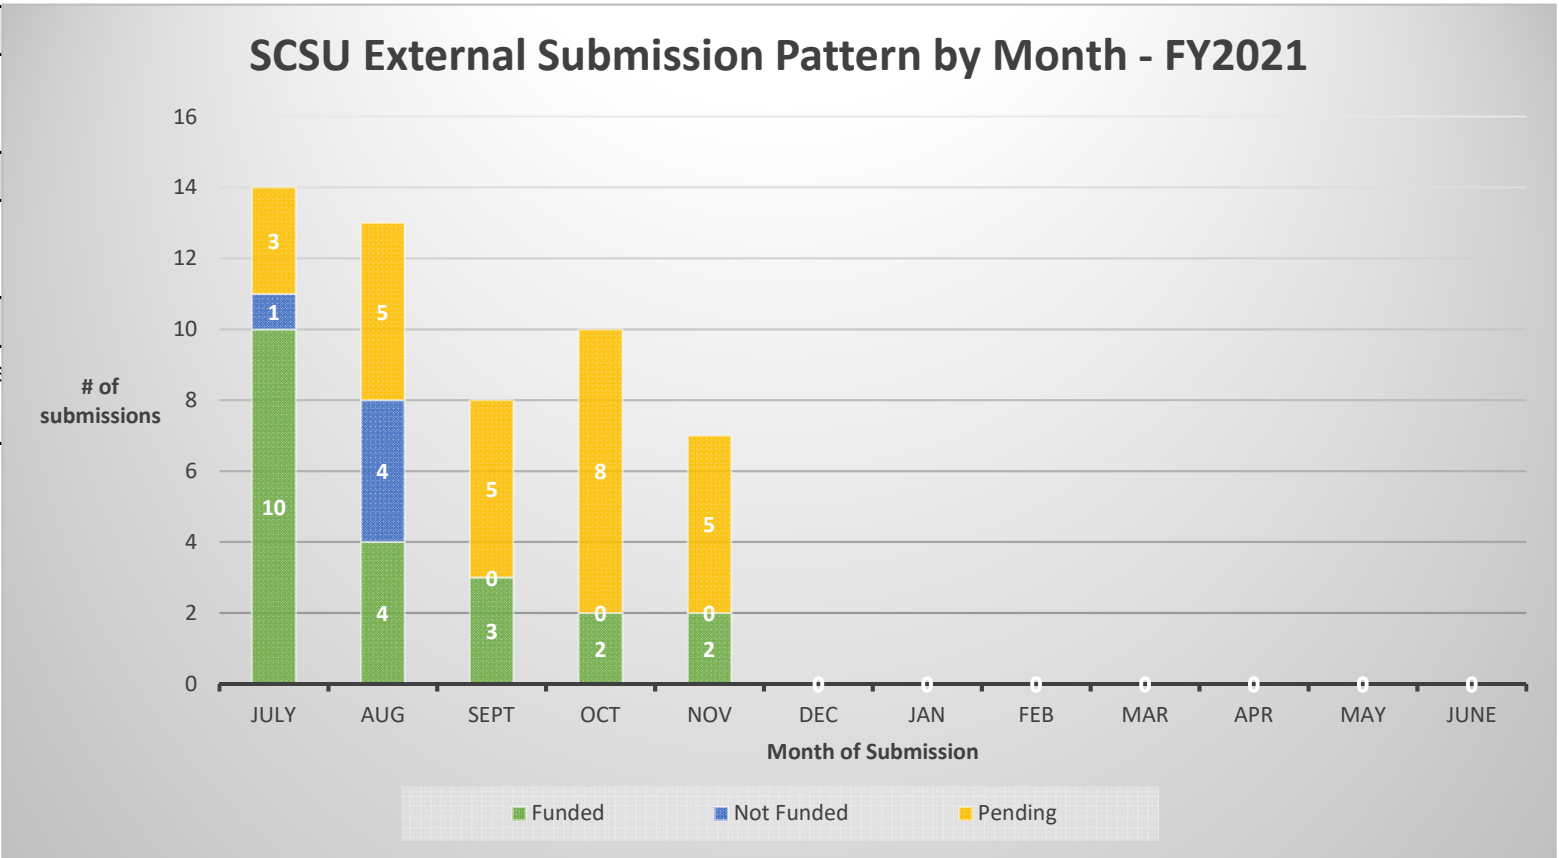

SCSU Submission Pattern by Month

Status	July	Aug	Sept	Oct	Nov	Dec	Jan	Feb	Mar	Apr	May	June
Funded	10	4	3	2	2	0	0	0	0	0	0	0
Not Funded	1	4	0	0	0	0	0	0	0	0	0	0
Pending	3	5	5	8	5	0	0	0	0	0	0	0
Total per month	14	13	8	10	7	0	0	0	0	0	0	0

Year To Date
of Submissions
52
of Awards
21
Cohort Success Rate to date
40.4%

Data Source: Kualu Proposals as of 11/16/2020