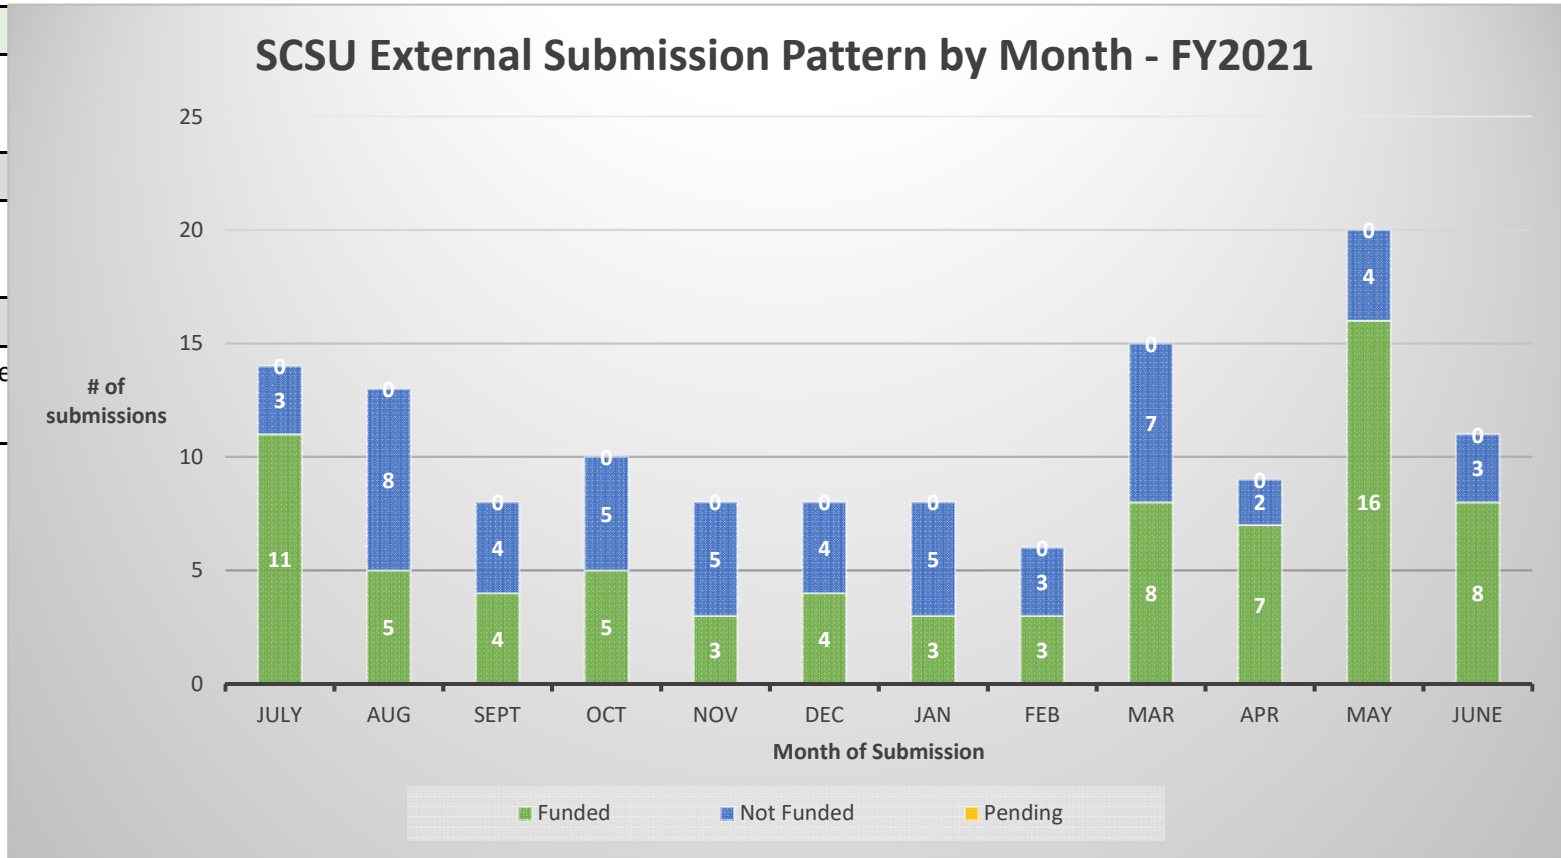

SCSU Submission Pattern by Month

Status	July	Aug	Sept	Oct	Nov	Dec	Jan	Feb	Mar	Apr	May	June
Funded	11	5	4	5	3	4	3	3	8	7	16	8
Not Funded	3	8	4	5	5	4	5	3	7	2	4	3
Pending	0	0	0	0	0	0	0	0	0	0	0	0
Total per month	14	13	8	10	8	8	8	6	15	9	20	11

Year To Date
# of Submissions
130
# of Awards
77
Cohort Success Rate to date
59.2%

Data Source: Kualu Proposals as of 4/4/2022