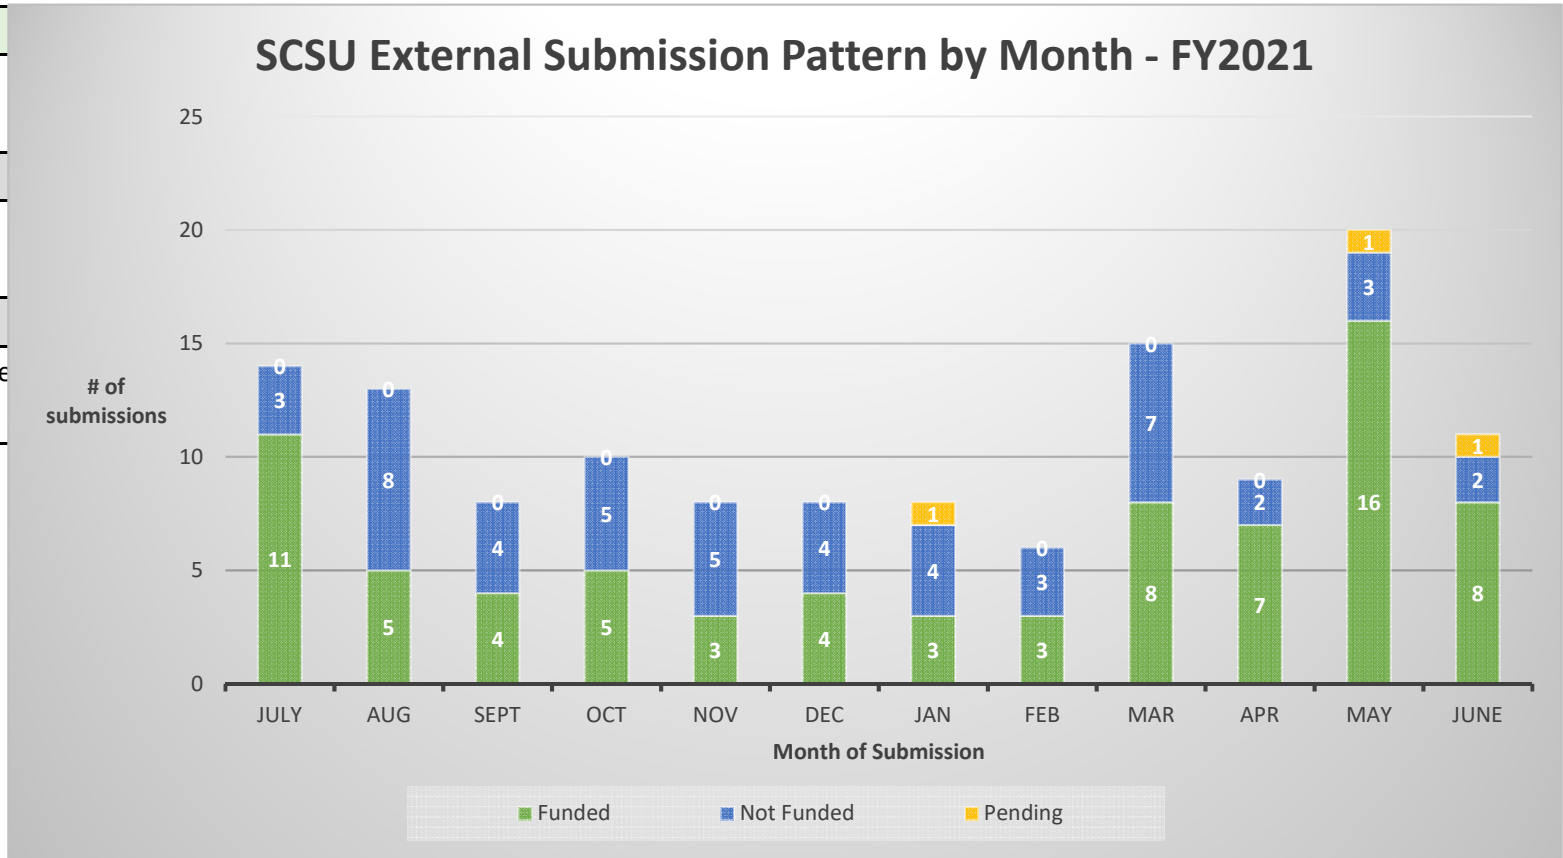

SCSU Submission Pattern by Month

Status	July	Aug	Sept	Oct	Nov	Dec	Jan	Feb	Mar	Apr	May	June
Funded	11	5	4	5	3	4	3	3	8	7	16	8
Not Funded	3	8	4	5	5	4	4	3	7	2	3	2
Pending	0	0	0	0	0	0	1	0	0	0	1	1
Total per month	14	13	8	10	8	8	8	6	15	9	20	11

Year To Date
of Submissions
130
of Awards
77
Cohort Success Rate to date
59.2%

Data Source: Kualu Proposals as of 2/3/2022