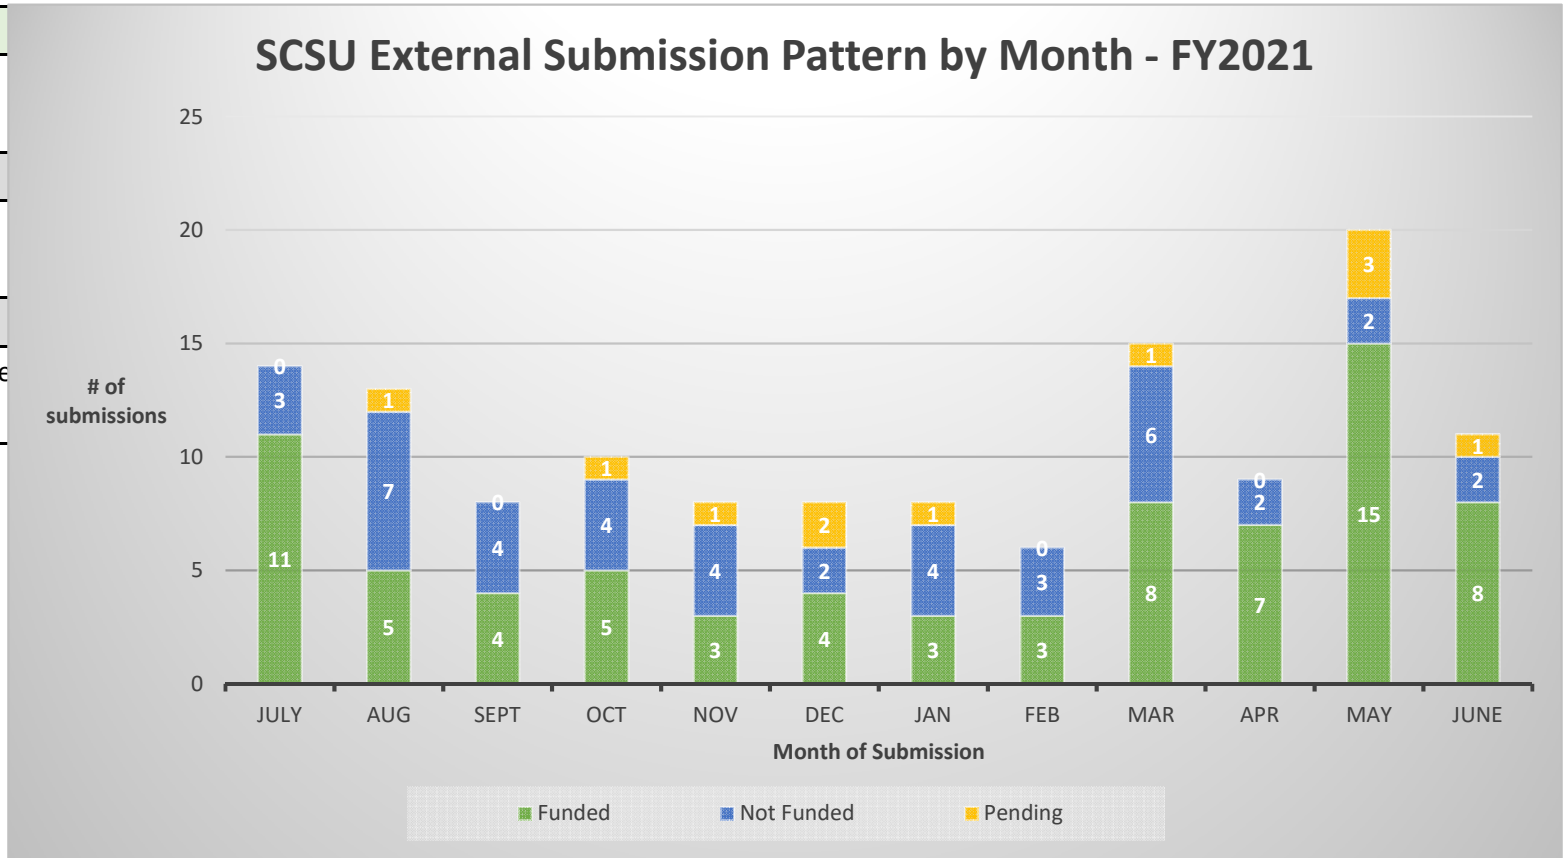

SCSU Submission Pattern by Month

Status	July	Aug	Sept	Oct	Nov	Dec	Jan	Feb	Mar	Apr	May	June
Funded	11	5	4	5	3	4	3	3	8	7	15	8
Not Funded	3	7	4	4	4	2	4	3	6	2	2	2
Pending	0	1	0	1	1	2	1	0	1	0	3	1
Total per month	14	13	8	10	8	8	8	6	15	9	20	11

Year To Date
of Submissions
130
of Awards
76
Cohort Success Rate to date
58.5%

Data Source: Kualu Proposals as of 11/1/2021