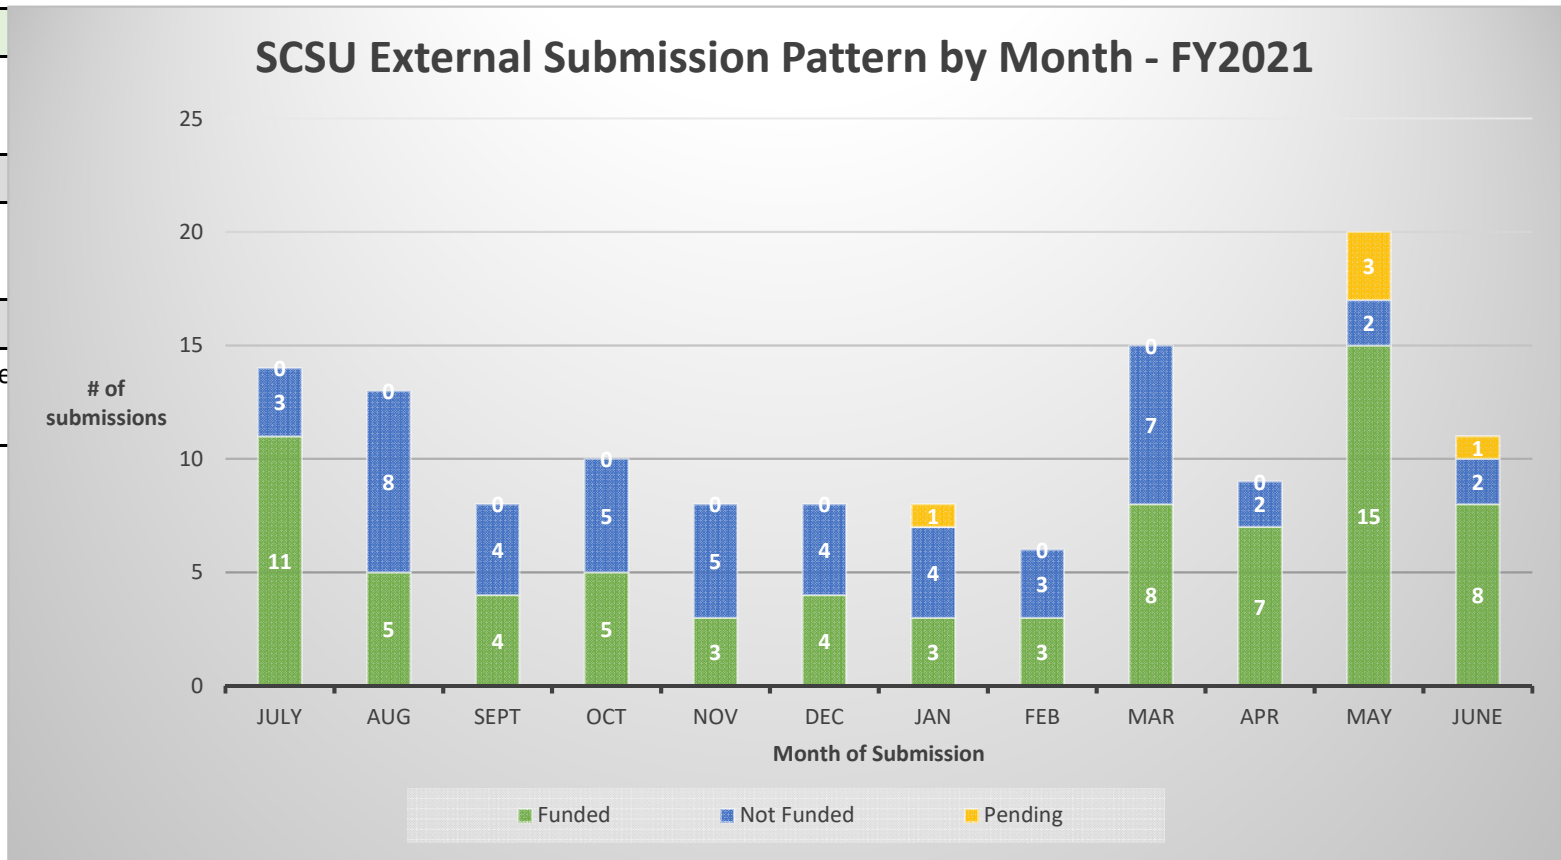

SCSU Submission Pattern by Month

Status	July	Aug	Sept	Oct	Nov	Dec	Jan	Feb	Mar	Apr	May	June
Funded	11	5	4	5	3	4	3	3	8	7	15	8
Not Funded	3	8	4	5	5	4	4	3	7	2	2	2
Pending	0	0	0	0	0	0	1	0	0	0	3	1
Total per month	14	13	8	10	8	8	8	6	15	9	20	11

Year To Date
of Submissions
130
of Awards
76
Cohort Success Rate to date
58.5%

Data Source: Kualu Proposals as of 1/3/2022