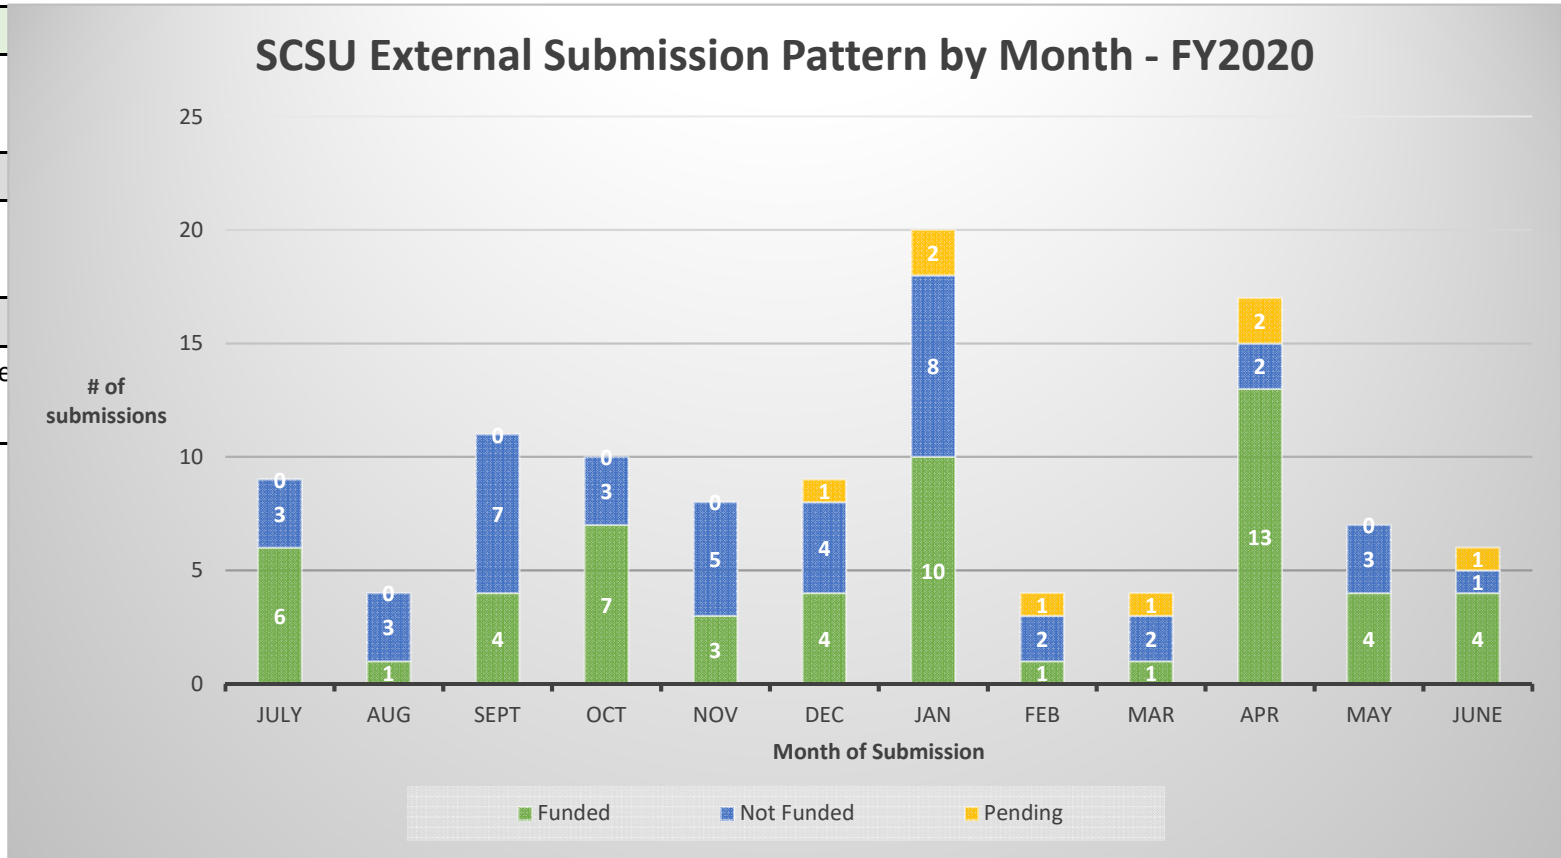

SCSU Submission Pattern by Month

Status	July	Aug	Sept	Oct	Nov	Dec	Jan	Feb	Mar	Apr	May	June
Funded	6	1	4	7	3	4	10	1	1	13	4	4
Not Funded	3	3	7	3	5	4	8	2	2	2	3	1
Pending	0	0	0	0	0	1	2	1	1	2	0	1
Total per month	9	4	11	10	8	9	20	4	4	17	7	6

Year To Date
of Submissions
109
of Awards
58
Cohort Success Rate to date
53.2%

Data Source: Kualu Proposals as of 12/28/2020