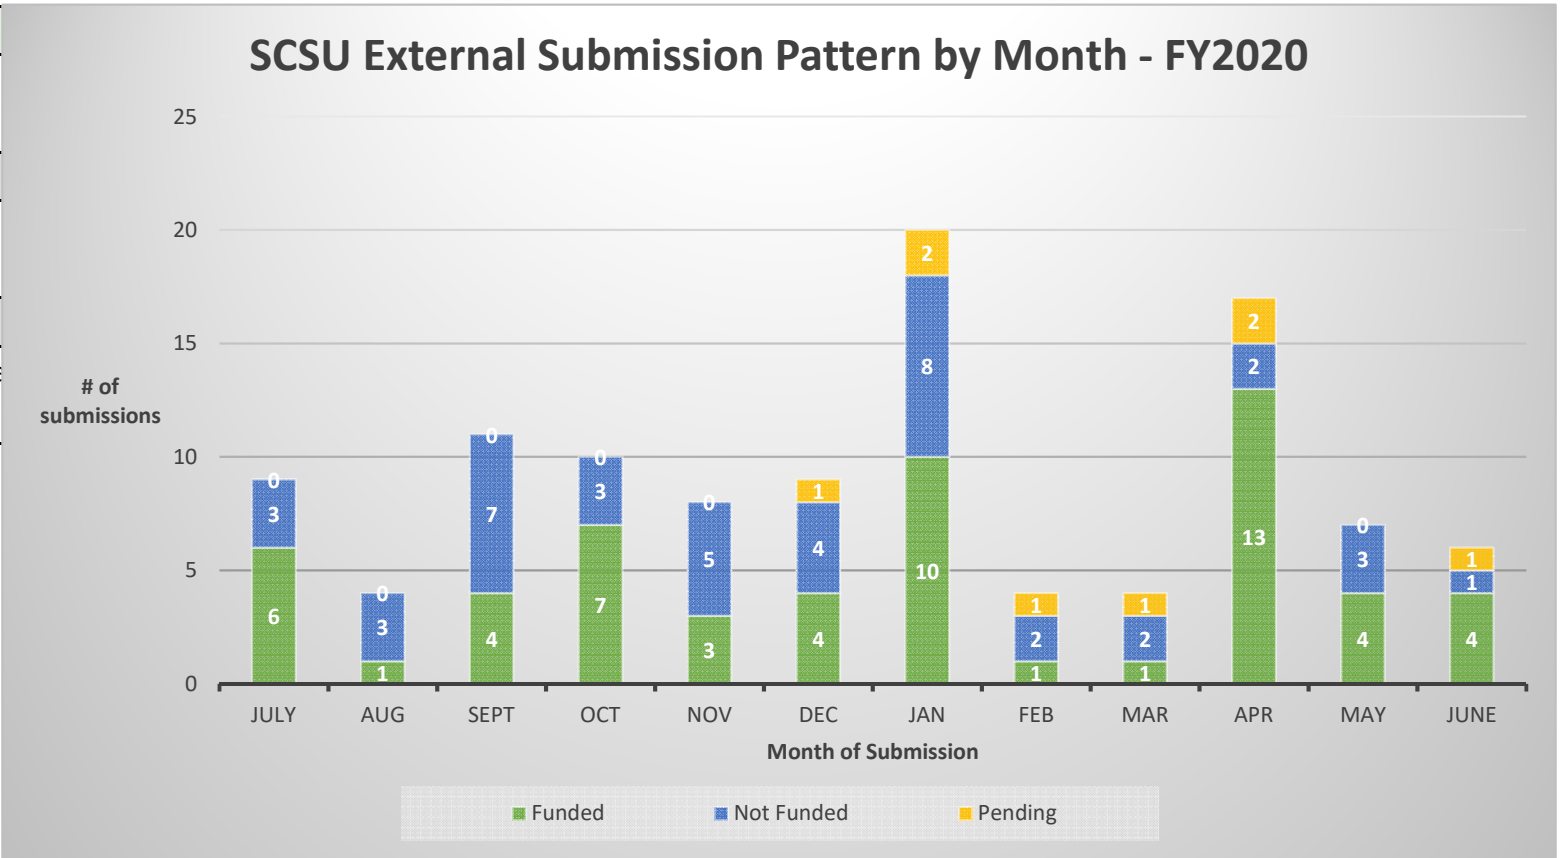

SCSU Submission Pattern by Month

Status	July	Aug	Sept	Oct	Nov	Dec	Jan	Feb	Mar	Apr	May	June
Funded	6	1	4	7	3	4	10	1	1	13	4	4
Not Funded	3	3	7	3	5	4	8	2	2	2	3	1
Pending	0	0	0	0	0	1	2	1	1	2	0	1
Total per month	9	4	11	10	8	9	20	4	4	17	7	6

Year To Date
of Submissions
109
of Awards
58
Cohort Success Rate to date
53.2%

Data Source: Kualu Proposals as of 11/16/2020