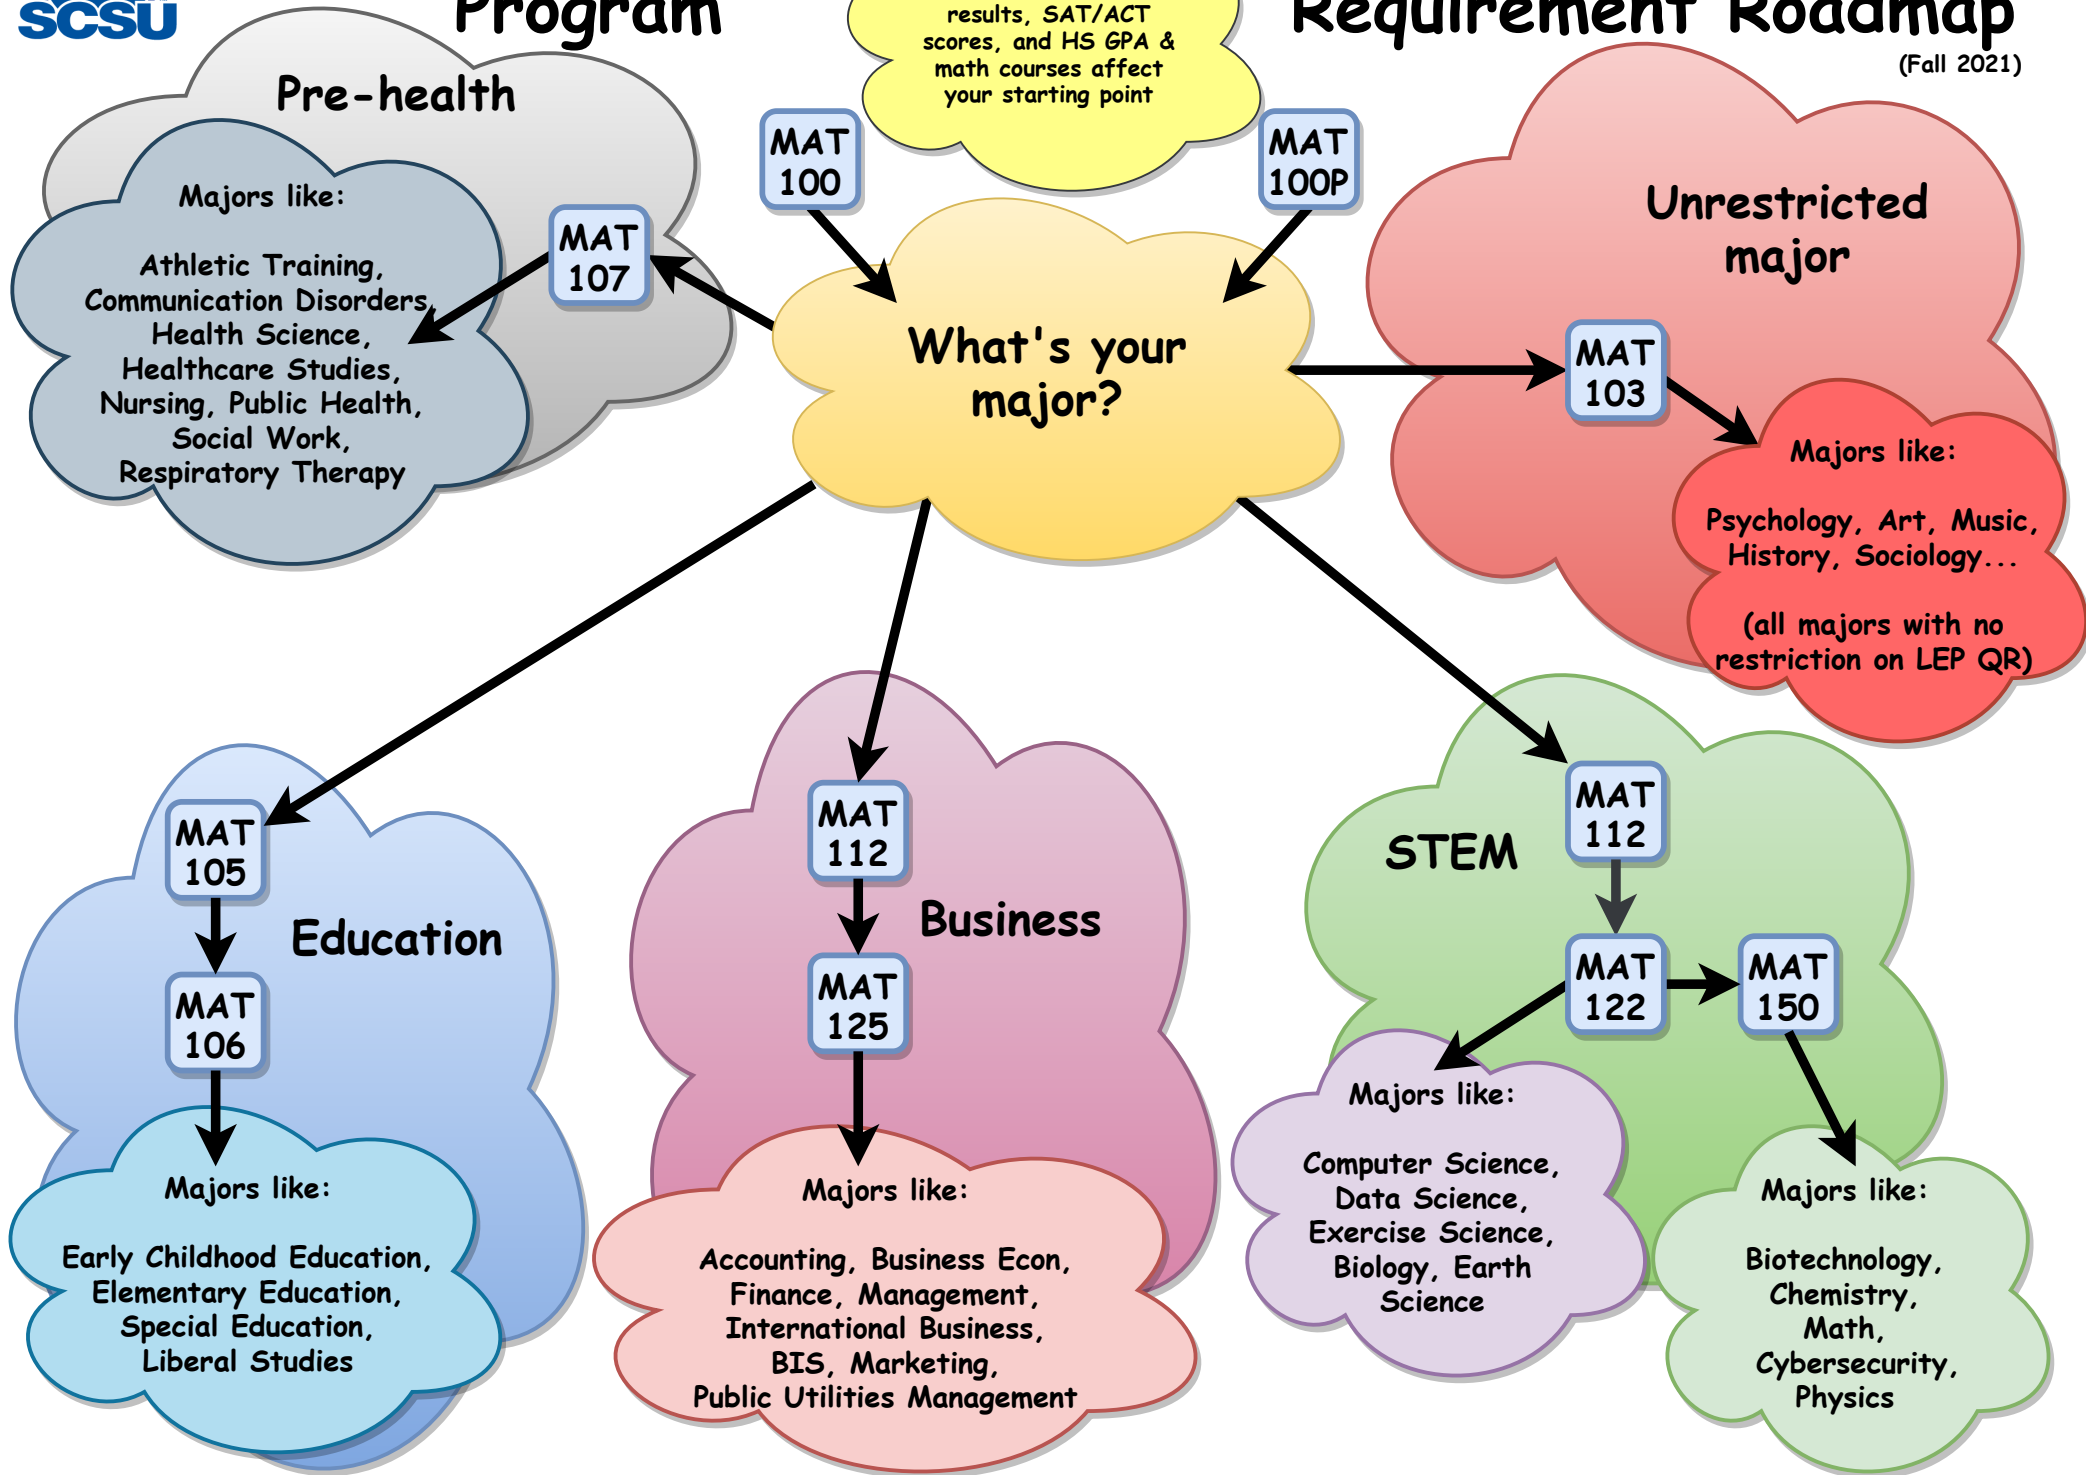

Liberal Education Program

Quantitative Reasoning Requirement Roadmap

(Fall 2021)

Placement assessment results, SAT/ACT scores, and HS GPA & math courses affect your starting point

Pre-health

Majors like:

Athletic Training,
Communication Disorders,
Health Science,
Healthcare Studies,
Nursing, Public Health,
Social Work,
Respiratory Therapy

MAT 107

MAT 100

MAT 100P

What's your major?

Unrestricted major

Majors like:

Psychology, Art, Music,
History, Sociology...

(all majors with no
restriction on LEP QR)

Business

Majors like:

Accounting, Business Econ,
Finance, Management,
International Business,
BIS, Marketing,
Public Utilities Management

STEM

MAT 112

MAT 122

MAT 150

Majors like:

Computer Science,
Data Science,
Exercise Science,
Biology, Earth
Science

Majors like:

Biotechnology,
Chemistry,
Math,
Cybersecurity,
Physics