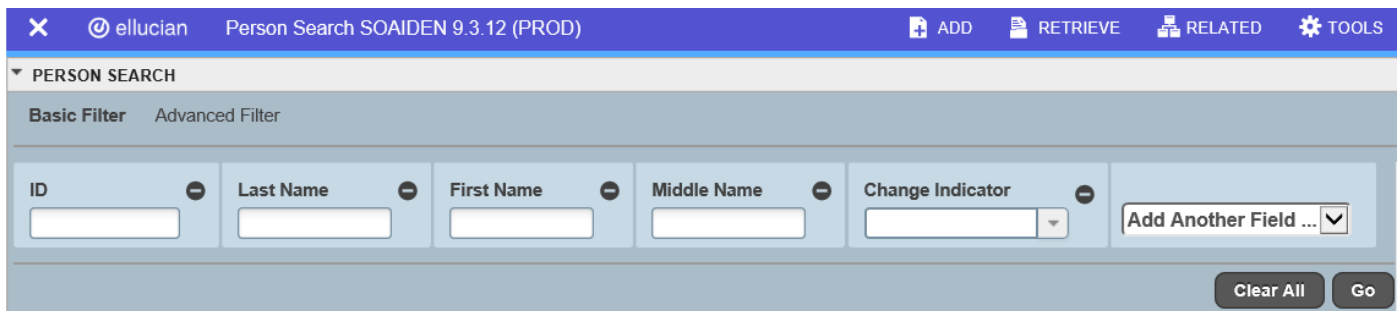

Banner: Student Grades Query

The Student Registration History and Extension page allows you to view a student's complete midterm and final grade history.

Open the Page

Search by page name 'SFARHST' or description and select Student Registration History and Extension

Find the Student

Enter the Student ID and click 'Go'.

If you do not know the Student ID or Term click the ellipsis (...) to open the Person Search.

- Please note: % is still the wildcard
- Enter search info and Click 'Go'
- Double-click the ID number of the record you want to select and click 'Go'